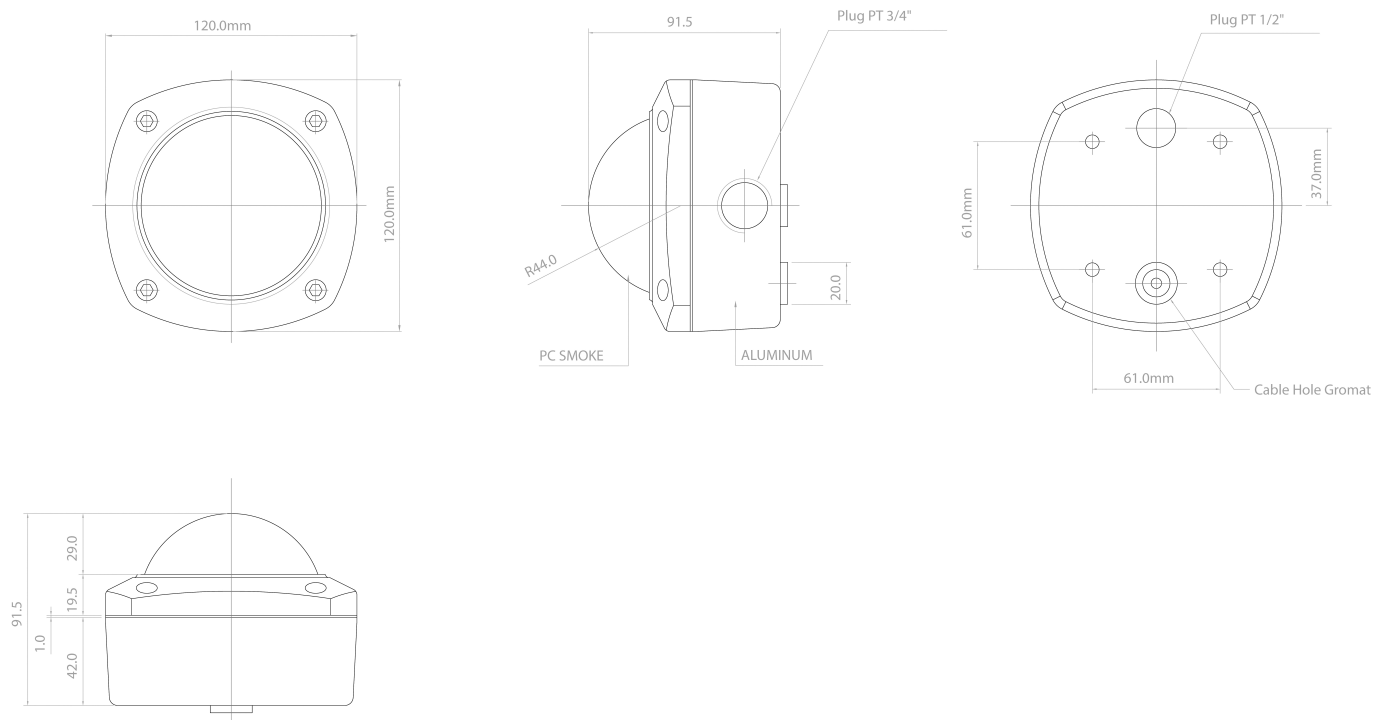

Specifications

General:	
Dimensions (HxWxD)	91,5x120mm
Illumination	no
SDK	upon request
Text display	supplied
Series	eneo SN-Series
Housing	Outdoor
Color (housing)	white
Color (bubble)	clear
Housing material	Aluminium
Heater	no

ISD-52F0023WSA

Continuation of the specifications

Video compression	H.264, H.264+ (Smart Stream), H.265, H.265+ (Smart Stream), M-JPEG
Image resolution max.	1920x1080
Image Transmission Rate	30 fps
Other	
Horizontal Angle of View	135°
Vertical Angle of View	75°
Manufacturer order number	227007

Optional Accessory

SKU	Name	Description
218218	eneo Site Manager	Management Software for eneo IP products

Technical Drawing

Dimensions / Maße: mm

eneo is a registered trademark of
 VIDEOR E. Hartig GmbH
 Carl-Zeiss-Straße 8