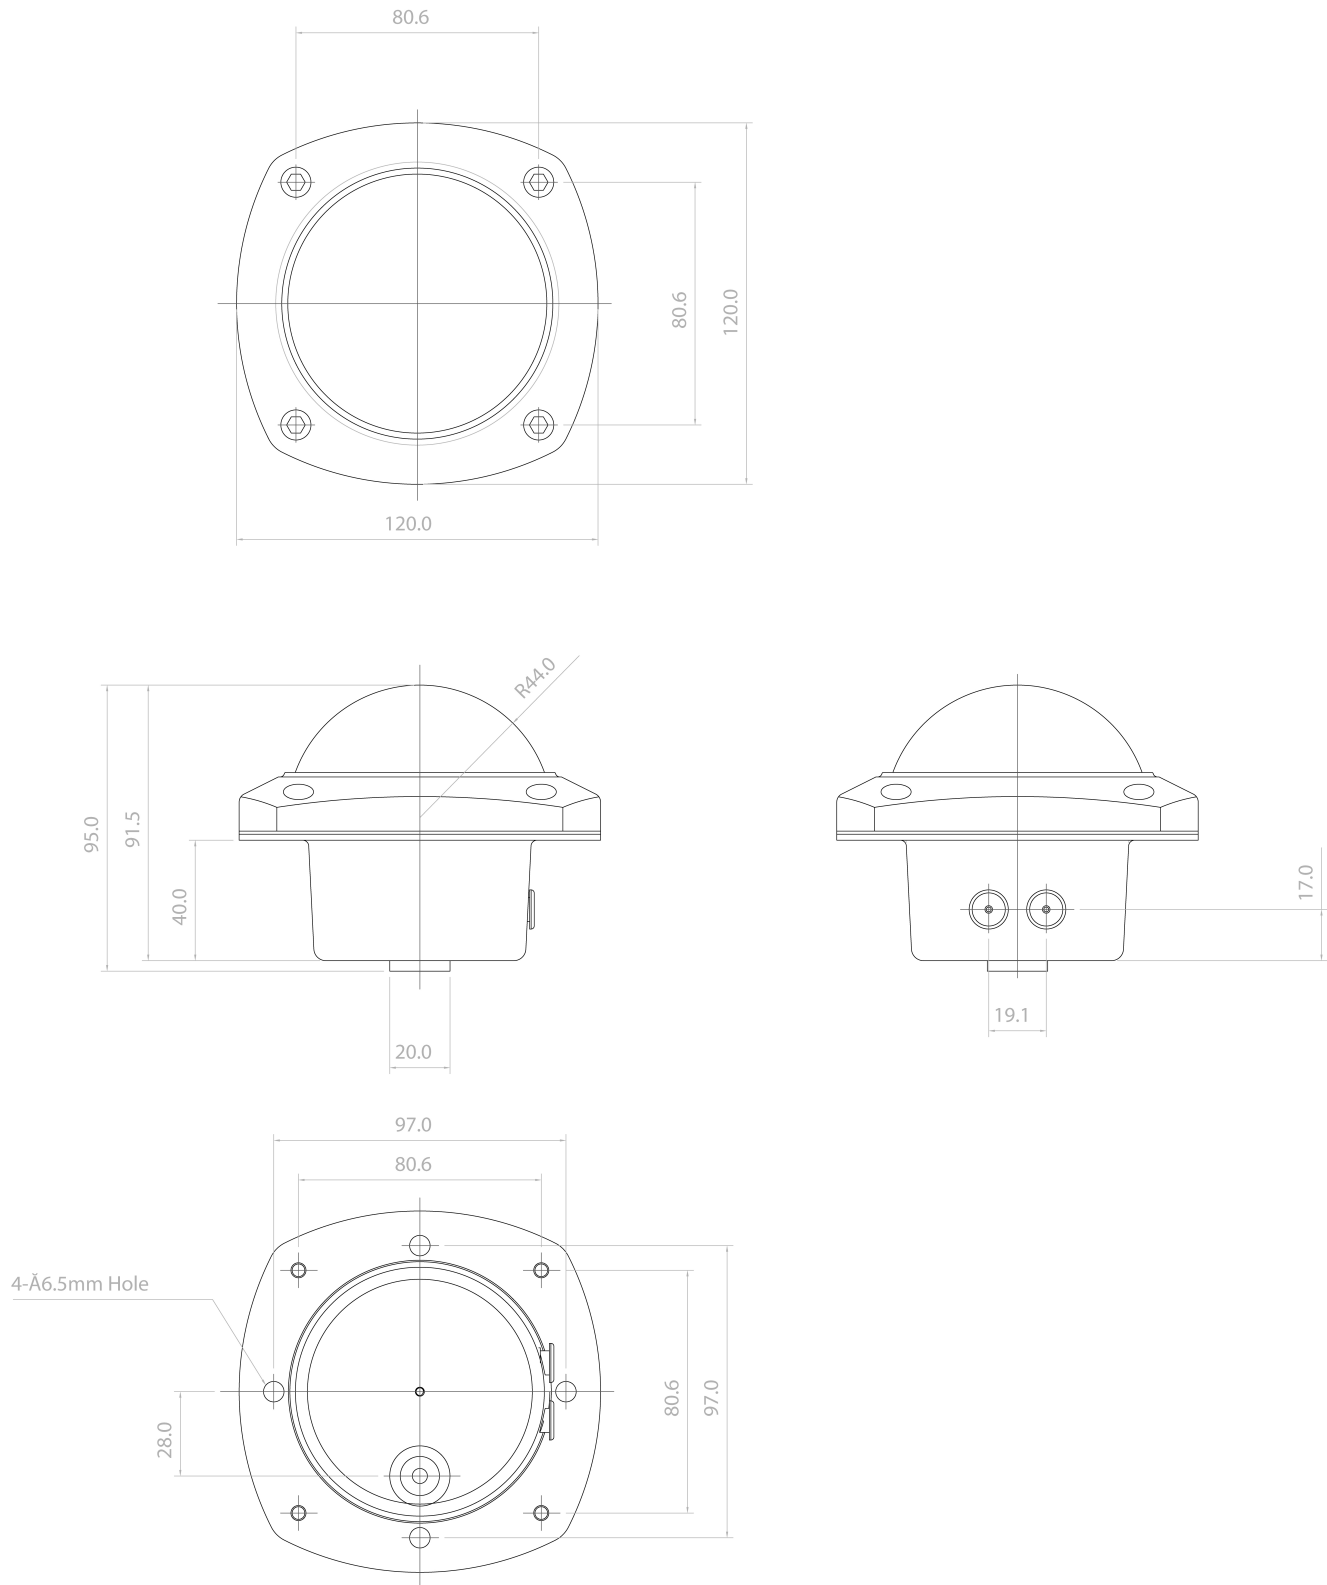

ISD-52F0023WFA

Technical Drawing

Dimensions / Maße: mm

eneo is a registered trademark of
VIDEOR E. Hartig GmbH
Carl-Zeiss-Straße 8

63322 Rödermark, Deutschland

Phone: +49 6074 - 888 - 300
Fax: +49 6074 - 888 - 100
E-Mail: info@eneo-security.com
Web: www.eneo-security.com

Stay informed and subscribe
to the eneo newsletter