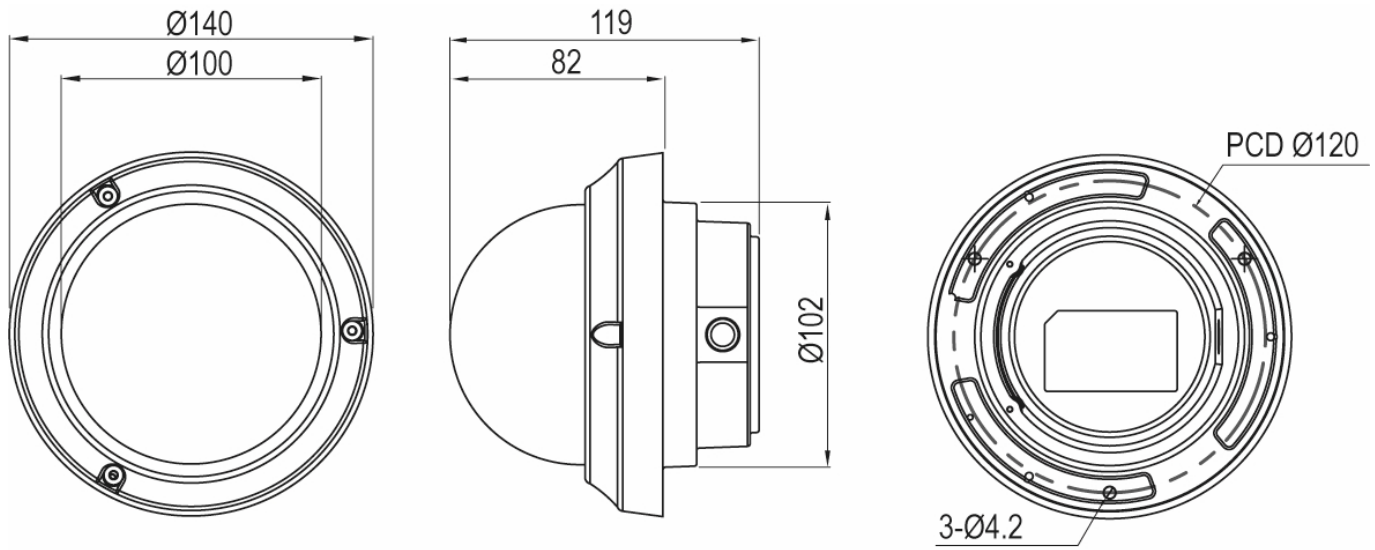

IPD-75M2713M5A

Technical Drawing

Maße/Dimensions: mm

eneo is a registered trademark of
VIDEOR E. Hartig GmbH
Carl-Zeiss-Straße 8

63322 Rödermark, Deutschland

Phone: +49 6074 - 888 - 300
Fax: +49 6074 - 888 - 100
E-Mail: info@eneo-security.com
Web: www.eneo-security.com

Stay informed and subscribe
to the eneo newsletter