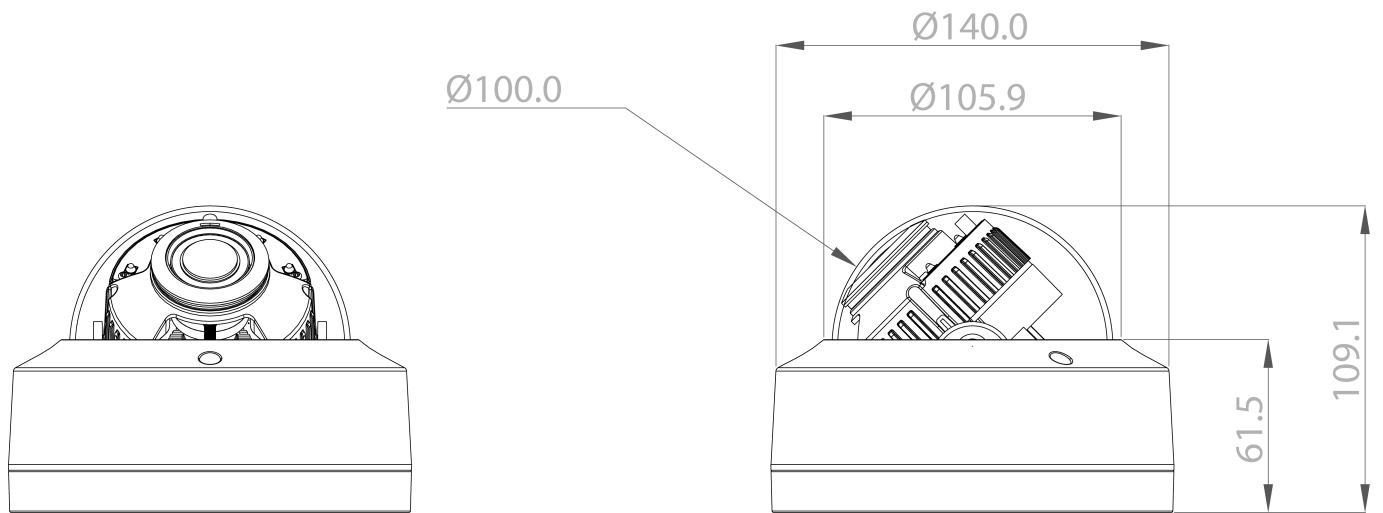

IPD-62M2713MAA

Technical Drawing

Maße / Dimensions: mm

eneo is a registered trademark of
VIDEOR E. Hartig GmbH
Carl-Zeiss-Straße 8

63322 Rödermark, Deutschland

Phone: +49 6074 - 888 - 300
Fax: +49 6074 - 888 - 100
E-Mail: info@eneo-security.com
Web: www.eneo-security.com

Stay informed and subscribe
to the eneo newsletter