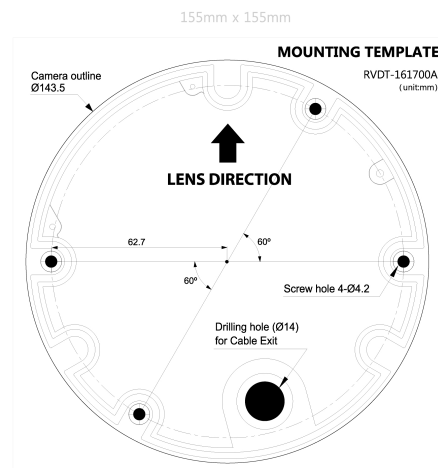

IPD-62M2713MAA

Technical Drawing

Maße / Dimensions: mm

eneo is a registered trademark of
VIDEOR E. Hartig GmbH
Carl-Zeiss-Straße 8

63322 Rödermark, Deutschland

Phone: +49 6074 - 888 - 300
Fax: +49 6074 - 888 - 100
E-Mail: info@eneo-security.com
Web: www.eneo-security.com

Stay informed and subscribe
to the eneo newsletter