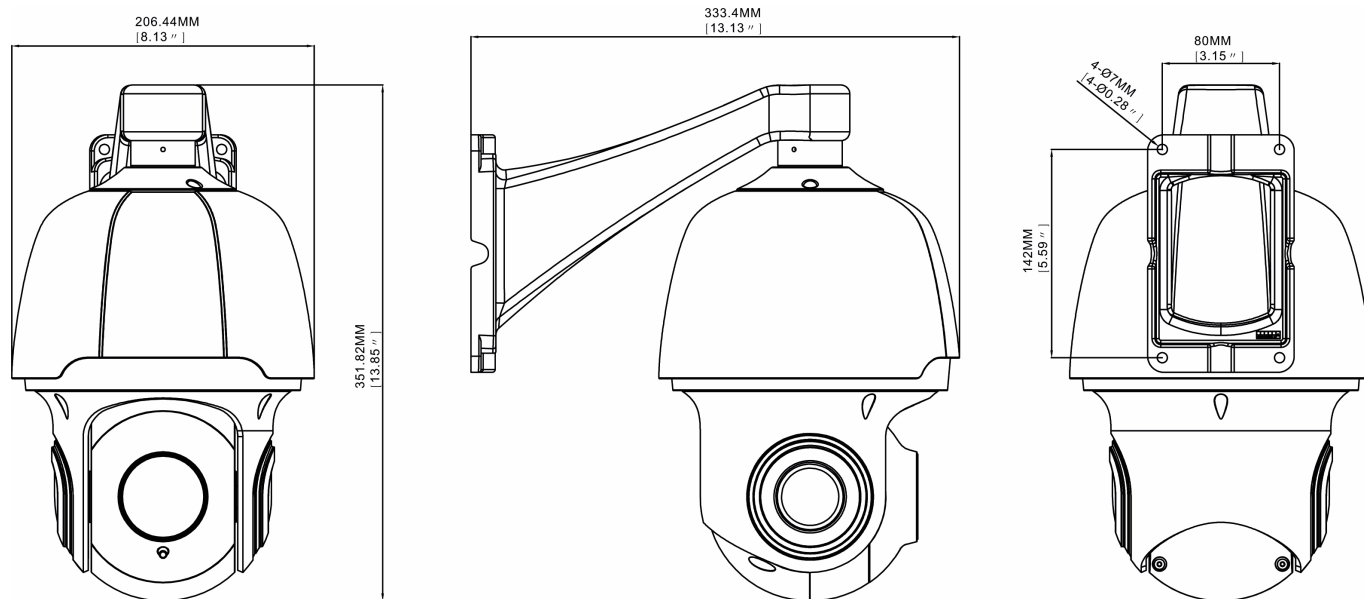

Local storage via Micro SD card

Audio input and output

Power supply 12VDC, 24VAC or PoE IEEE 802.3at

IR LED illumination, IP66

Wall bracket included

Specifications

General:	
Dimensions (HxWxD)	206,4×351,8mm
Illumination	10x LED 850nm, Infrared
Integrated wall mount	no
Text display	ON/OFF switchable
Series	eneo IN-Series
Camera Type	Face recognition, People Count, Retail Intelligence
Housing	Outdoor
Color (housing)	black, Pantone P 179-1, RAL9003
Housing material	Aluminium
Heater	no

INP-75A0033MIA

Continuation of the specifications

Image resolution max.	2592x1944
Image Transmission Rate	30 fps
Other	
Remarks	The face recognition functions are only available with an inserted SD card or in conjunction with a recorder of the eneo IN series.,To guarantee you an optimum user experience, we recommend that you only use components of the same brand in a system. If several brands are used in combination, eneo cannot guarantee functionality. If combined use is necessary, we offer a compatibility check for a fee (for more information, see article number #229235 at
Horizontal Angle of View	55 - 2,3°
Vertical Angle of View	41,6 - 1,7°
Manufacturer order number	234751

Optional Accessory

SKU	Name	Description
235562	CM-22	Corner mounting adapter for wall bracket WB-24 and PTZ dome camera INP-75A0033MIA
236198	eneo INsight Installation Tool	Supports adjustments for cameras with AI features for IN-series
234990	eneo INsight mobile	Mobile App for recorder IN- and MN-series
218218	eneo Site Manager	Management Software for eneo IP products
235257	PM-21	Pole mounting adapter for camera connection box AK-20 and AK-21

INP-75A0033MIA

Technical Drawing

Maße / Dimensions: mm

eneo is a registered trademark of
VIDEOR E. Hartig GmbH
Carl-Zeiss-Straße 8

63322 Rödermark, Deutschland

Phone: +49 6074 - 888 - 300
Fax: +49 6074 - 888 - 100
E-Mail: info@eneo-security.com
Web: www.eneo-security.com