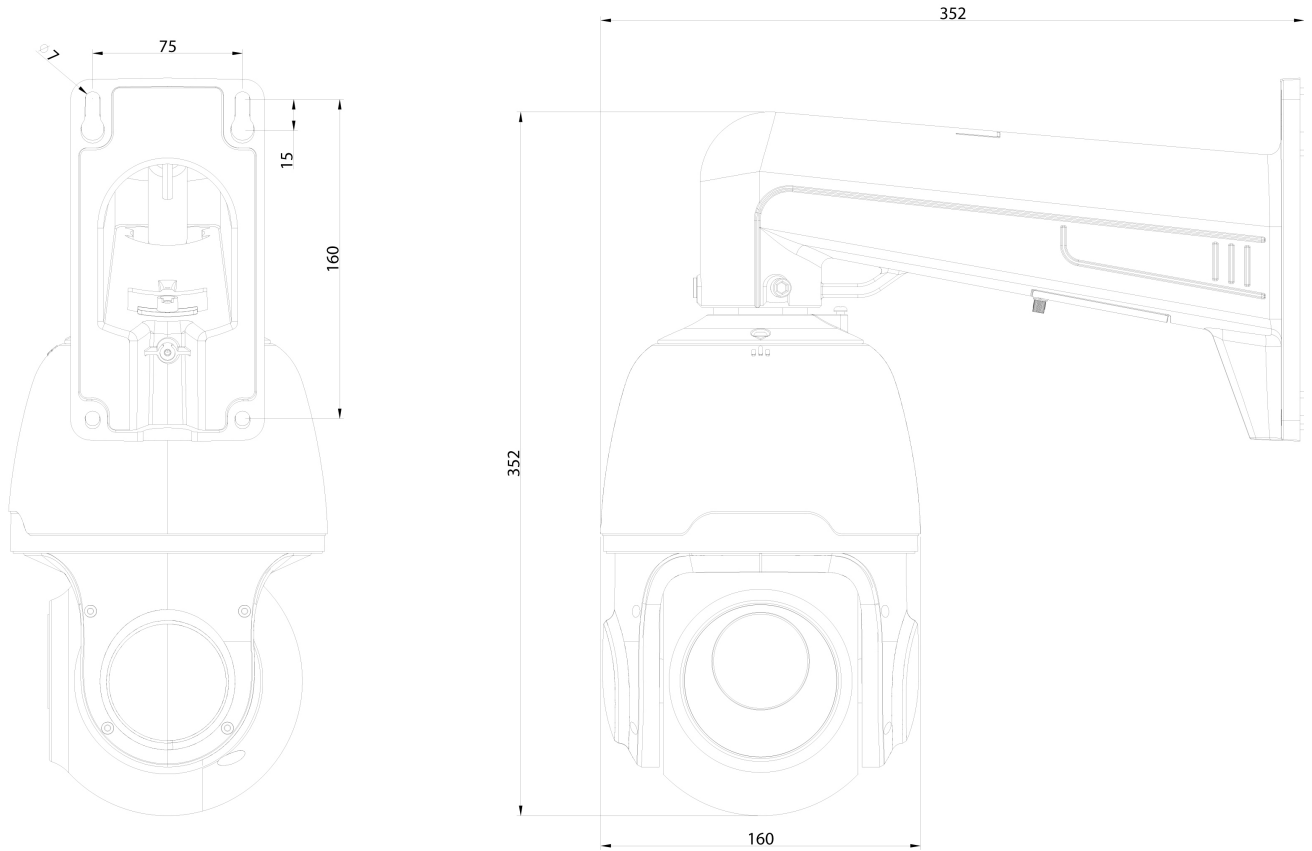

INP-72A0018MIA

Continuation of the specifications

Image resolution max.	1920x1080
Image Transmission Rate	30 fps
Other	
Remarks	NDA compliance under Section 889, The face detection and license plate recognition functions are only available with an inserted SD card or in conjunction with a recorder from the eneo IN series., To guarantee you an optimum user experience, we recommend that you only use components of the same brand in a system. If several brands are used in combination, eneo cannot guarantee functionality. If combined use is necessary, we offer a compatibility check for a fee (for more information, see article number #229235 at
Horizontal Angle of View	53,3 - 3,8°
Vertical Angle of View	30,7 - 2,2°
Manufacturer order number	236322

INP-72A0018MIA

Technical Drawing

Maße: Dimensions: mm

eneo is a registered trademark of
VIDEOR E. Hartig GmbH
Carl-Zeiss-Straße 8

63322 Rödermark, Deutschland

Phone: +49 6074 - 888 - 300
Fax: +49 6074 - 888 - 100
E-Mail: info@eneo-security.com
Web: www.eneo-security.com