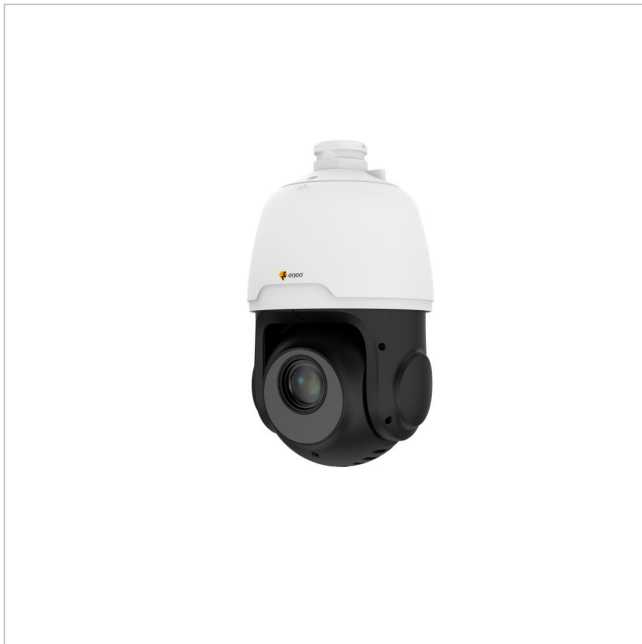

INP-72A0018MIA

SKU: 236322

Netzwerk Dome, PTZ, 18x 1920x1080, Day/Night, WDR, AI Alarm, Audio, 12VDC, PoE+, IP6

Main Features

1/2.7" SmartSens CMOS sensor

Maximum resolution 1920x1080 pixels, 30fps

AI analysis functions including object classification

WDR 120dB, 3D-DNR noise reduction

Motorised autofocus zoom lens 18x 5.0-90mm

Smart Codec H.265/H.264, multi-streaming

Browser independent (Edge, Safari, Firefox, Chrome)

Supports ONVIF profiles S/T/G

Local storage via Micro SD card

Audio & alarm input and output

Power supply 12VDC or PoE IEEE 802.3at

IR LED illumination, IP66

Specifications

General:	
Dimensions (HxWxD)	270x160mm
Illumination	Infrared
Integrated wall mount	no
SDK	upon request
Text display	ON/OFF switchable
Series	eneo IN-Series
Camera Type	Face recognition, License plate recognition, People Count, Retail Intelligence
Housing	Outdoor
Color (housing)	black, Pantone P 179-1, RAL9003