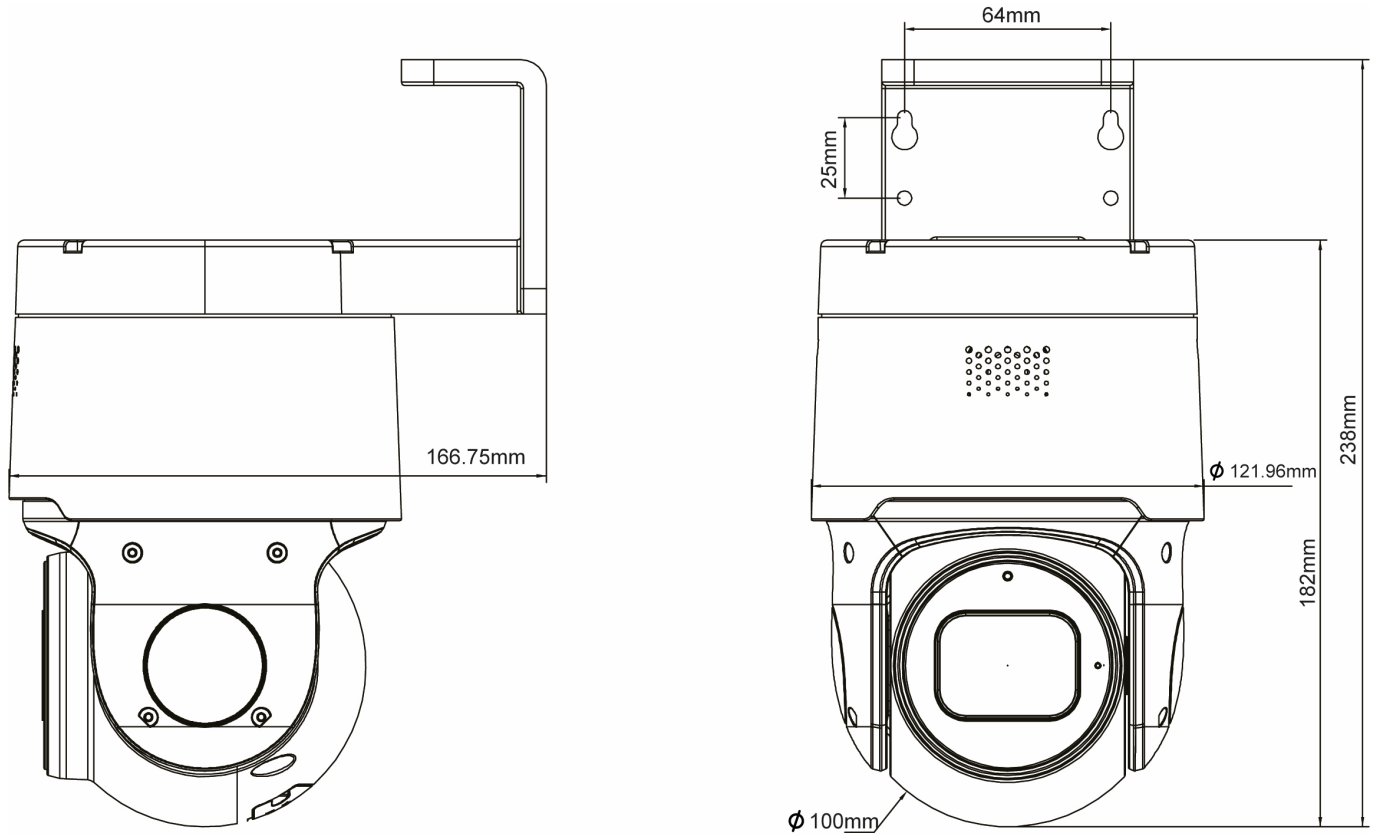

INP-58M2812M0A

Continuation of the specifications

Video compression	H.264, H.264+ (Smart Stream), H.265, H.265+ (Smart Stream), M-JPEG
Image resolution max.	3840x2160
Image Transmission Rate	25 fps
Other	
Remarks	NDAA compliance under Section 889, The face detection and license plate recognition functions are only available with an inserted SD card or in conjunction with a recorder from the eneo IN series., To guarantee you an optimum user experience, we recommend that you only use components of the same brand in a system. If several brands are used in combination, eneo cannot guarantee functionality. If combined use is necessary, we offer a compatibility check for a fee (for more information, see article number #229235 at
Horizontal Angle of View	113 - 31,4°
Vertical Angle of View	58,4 - 17,6°
Manufacturer order number	234752

Optional Accessory

SKU	Name	Description
236198	eneo INsight Installation Tool	Supports adjustments for cameras with AI features for IN-series
234990	eneo INsight mobile	Mobile App for recorder IN- and MN-series
218218	eneo Site Manager	Management Software for eneo IP products

INP-58M2812M0A

Technical Drawing

Maße / Dimensions: mm