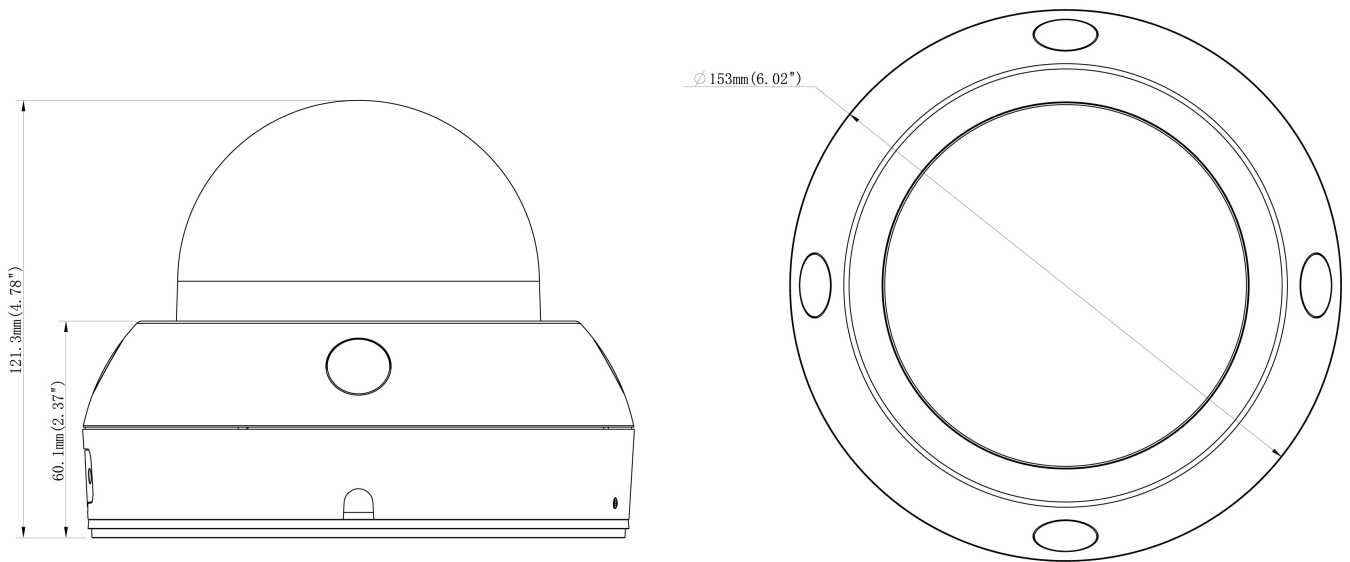

INP-54M2812M0A

Continuation of the specifications

Image resolution max.	2560x1440
Image Transmission Rate	30 fps
Other	
Remarks	NDAA compliance under Section 889, The face recognition functions are only available with an inserted SD card or in conjunction with a recorder of the eneo IN series., To guarantee you an optimum user experience, we recommend that you only use components of the same brand in a system. If several brands are used in combination, eneo cannot guarantee functionality. If combined use is necessary, we offer a compatibility check for a fee (for more information, see article number #229235 at
Horizontal Angle of View	114,6 - 48,3°
Vertical Angle of View	59 - 27,1°
Manufacturer order number	236326

INP-54M2812M0A

Technical Drawing

Maße: Dimensions: mm

eneo is a registered trademark of
VIDEOR E. Hartig GmbH
Carl-Zeiss-Straße 8

63322 Rödermark, Deutschland

Phone: +49 6074 - 888 - 300
Fax: +49 6074 - 888 - 100
E-Mail: info@eneo-security.com
Web: www.eneo-security.com