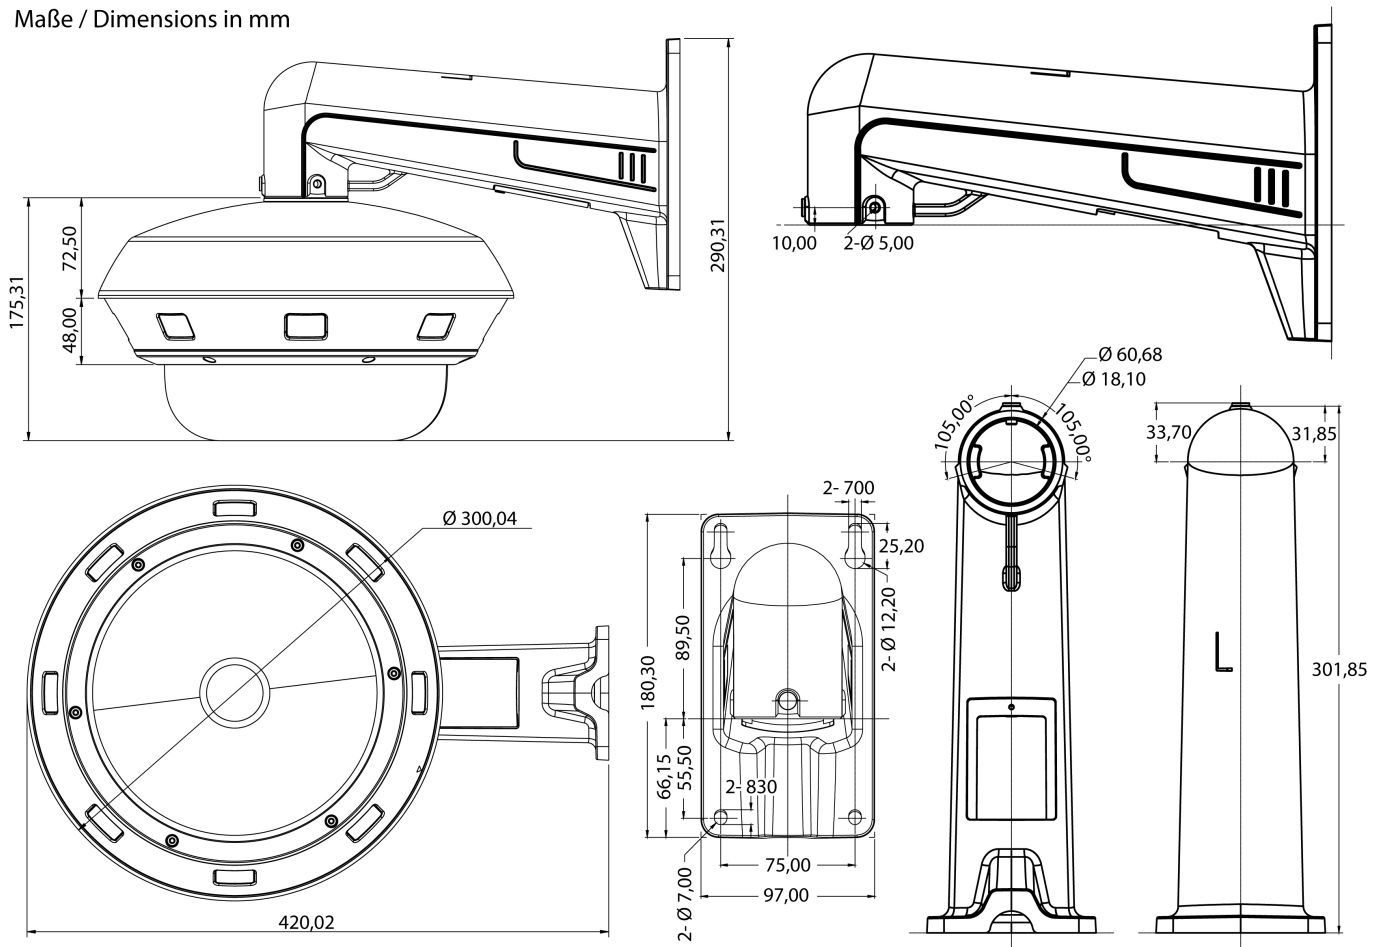

INM-78M2812M0A

Technical Drawing

Maße / Dimensions in mm

eneo is a registered trademark of
VIDEOR E. Hartig GmbH
Carl-Zeiss-Straße 8

63322 Rödermark, Deutschland

Phone: +49 6074 - 888 - 300
Fax: +49 6074 - 888 - 100
E-Mail: info@eneo-security.com
Web: www.eneo-security.com

Stay informed and subscribe
to the eneo newsletter