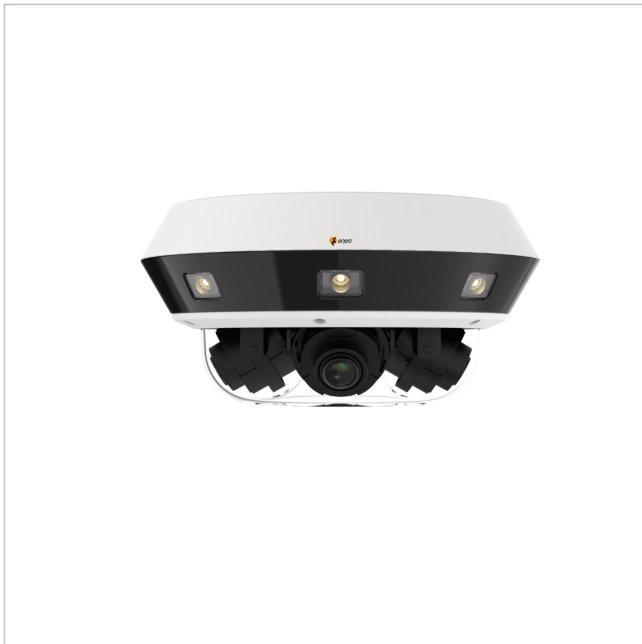

# INM-78M2812M0A

SKU: 236668

Network Multisensor camera, 4x 3840x2160, Day&Night, 2,8-12mm IR, White light, WDR, IK10, IP67

## Main Features

- Multidirectional camera 4x 1/1.8" CMOS
- Max. Resolution 3840 x 2160, frame rate 25fps
- Lenses with motorised focal length 2.8-12mm
- AI analysis functions including object classification
- Smart codec H.265/H.264, multi-streaming
- Browser-independent (Edge, Safari, Firefox, Chrome)

- Supports T-WDR, BLC, HLC and 3D DNR
- Supports ONVIF profiles G, S and T
- Integrated IR and white light illumination
- For outdoor use IP67, vandalism protected IK10
- NDAA compliance
- Wall bracket and PoE injector included

## Specifications

General:	
Dimensions (HxWxD)	146x300mm
Illumination	8x Dual Illuminator, Infrared, White light
SDK	upon request
Sunshield	no
Text display	ON/OFF switchable
Series	eneo IN-Series
Camera Type	Multisensor Camera
Housing	Outdoor
Color (housing)	Pantone P 179-1, RAL9003
Color (bubble)	clear