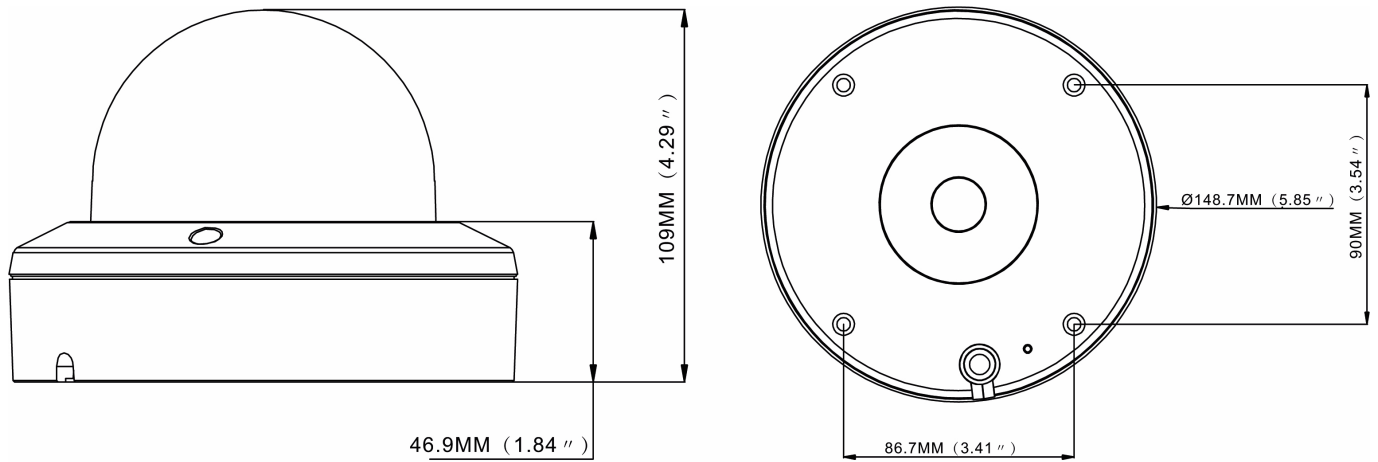

IND-68M2812MFA

Continuation of the specifications

Image display	16:9,4:3
Stream types	Triple-Stream(Main/Sub/Mobile)
Video compression	H.264, H.264+ (Smart Stream), H.265, H.265+ (Smart Stream), M-JPEG
Image resolution max.	3840x2160
Image Transmission Rate	30 fps
Other	
Remarks	NDAA compliance under Section 889, The face detection and license plate recognition functions are only available with an inserted SD card or in conjunction with a recorder from the eneo IN series., To guarantee you an optimum user experience, we recommend that you only use components of the same brand in a system. If several brands are used in combination, eneo cannot guarantee functionality. If combined use is necessary, we offer a compatibility check for a fee (for more information, see article number #229235 at
Horizontal Angle of View	107 - 34°
Vertical Angle of View	56 - 19°
Manufacturer order number	235256

IND-68M2812MFA

Technical Drawing

Maße / Dimensions: mm