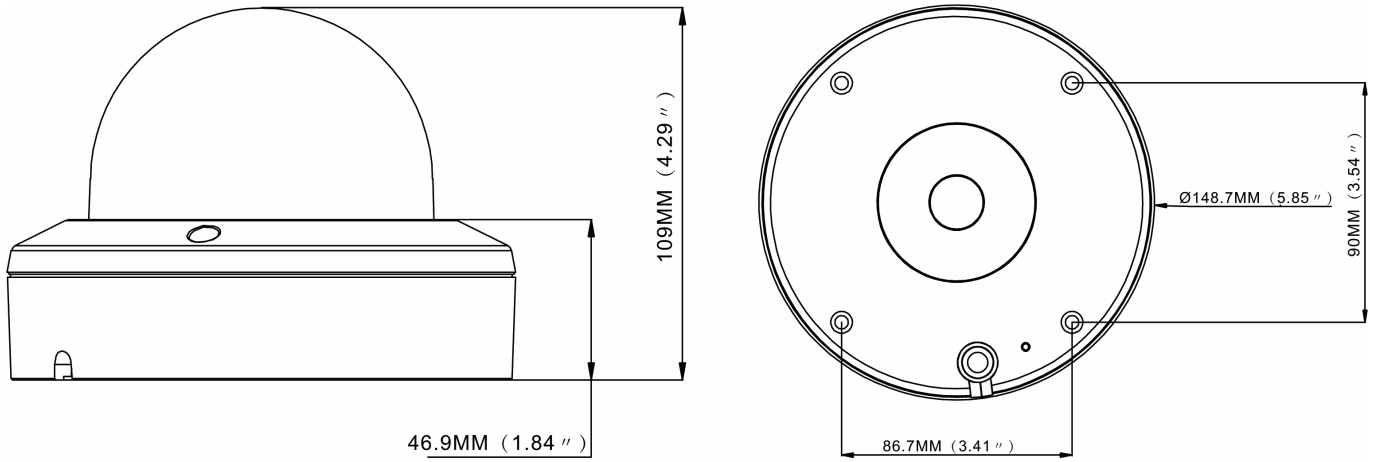

IND-65M2812MFA

Technical Drawing

Maße / Dimensions: mm