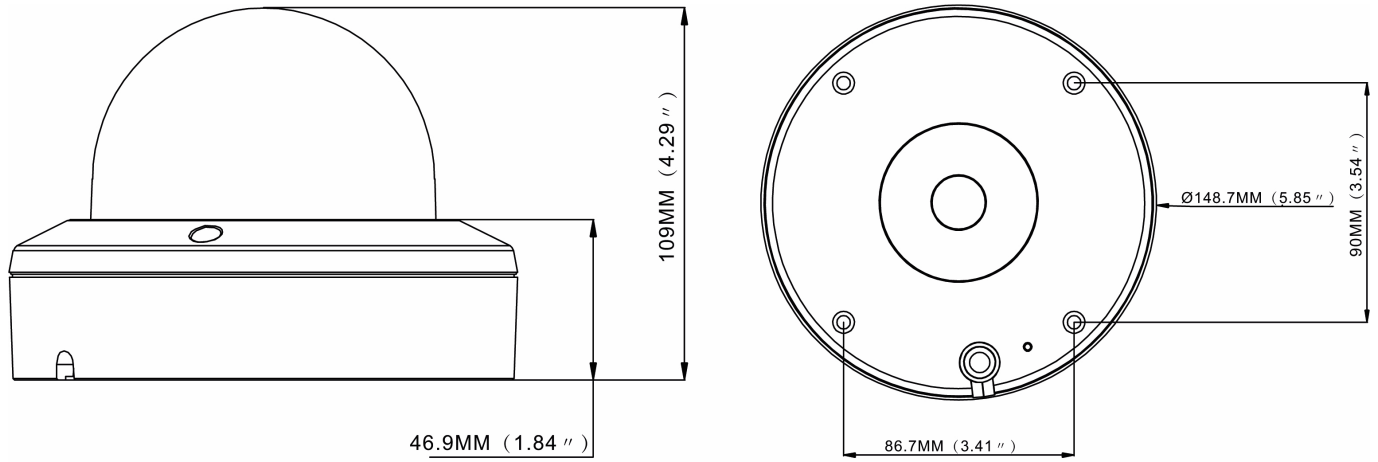

IND-65M2713M0A

Continuation of the specifications

Image display	16:9,4:3,VerticalView
Stream types	Triple-Stream(Main/Sub/Mobile)
Video compression	H.264, H.264+ (Smart Stream), H.265, H.265+ (Smart Stream), M-JPEG
Image resolution max.	2592x1944
Image Transmission Rate	30 fps
Other	
Remarks	NDAA compliance under Section 889,The face detection and license plate recognition functions are only available with an inserted SD card or in conjunction with a recorder from the eneo IN series.,To guarantee you an optimum user experience, we recommend that you only use components of the same brand in a system. If several brands are used in combination, eneo cannot guarantee functionality. If combined use is necessary, we offer a compatibility check for a fee (for more information, see article number #229235 at
Horizontal Angle of View	102 - 31°
Vertical Angle of View	73 - 23°
Manufacturer order number	235253

IND-65M2713M0A

Technical Drawing

Maße / Dimensions: mm