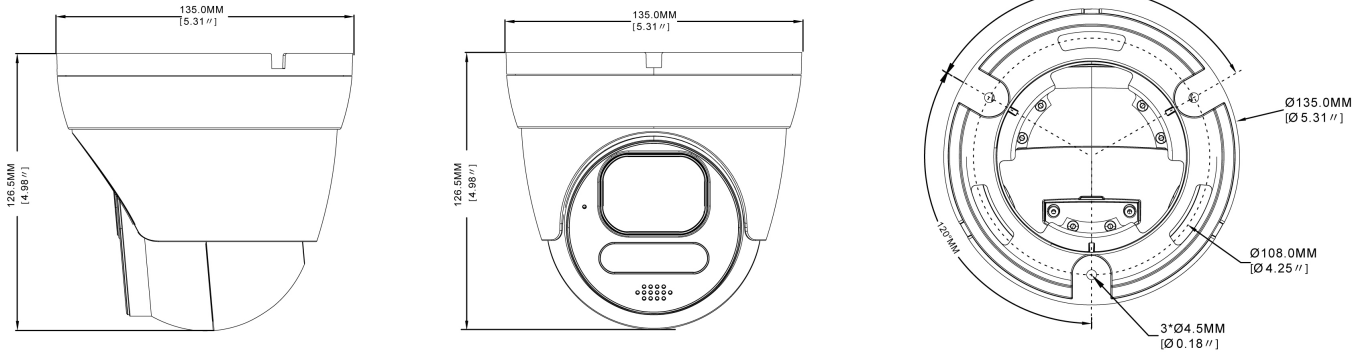

IND-58M2812MTA

Technical Drawing

Maße: Dimensions: mm

eneo is a registered trademark of
VIDEOR E. Hartig GmbH
Carl-Zeiss-Straße 8

63322 Rödermark, Deutschland

Phone: +49 6074 - 888 - 300
Fax: +49 6074 - 888 - 100
E-Mail: info@eneo-security.com
Web: www.eneo-security.com

Stay informed and subscribe
to the eneo newsletter