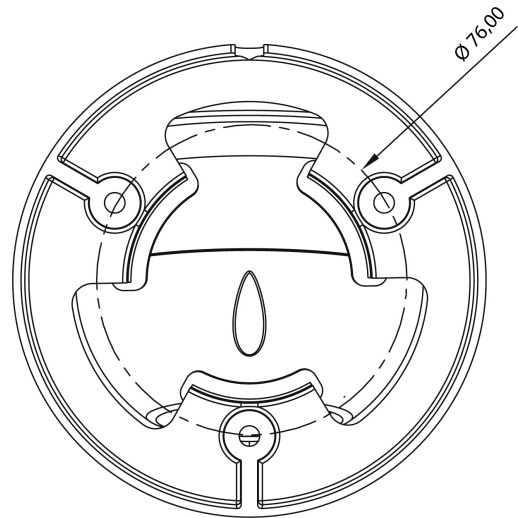

IND-58F0028MTLA

Technical Drawing

Maße / Dimensions: mm

eneo is a registered trademark of
VIDEOR E. Hartig GmbH
Carl-Zeiss-Straße 8

63322 Rödermark, Deutschland

Phone: +49 6074 - 888 - 300
Fax: +49 6074 - 888 - 100
E-Mail: info@eneo-security.com
Web: www.eneo-security.com

Stay informed and subscribe
to the eneo newsletter