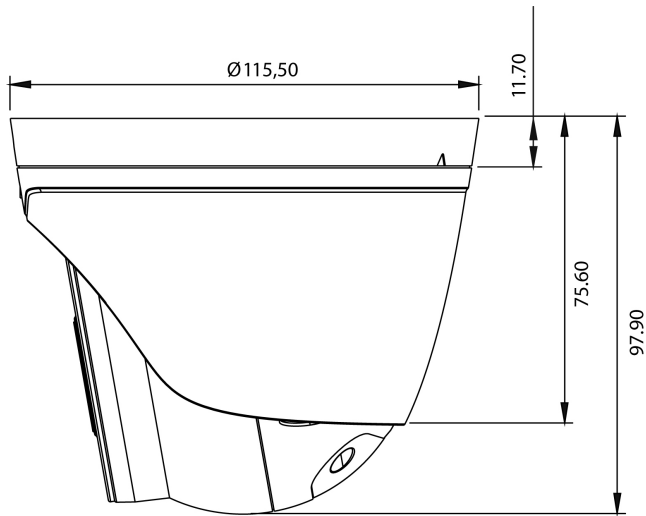

IND-58F0028MTLA

Technical Drawing

Maße / Dimensions: mm

eneo is a registered trademark of
VIDEOR E. Hartig GmbH
Carl-Zeiss-Straße 8

63322 Rödermark, Deutschland

Phone: +49 6074 - 888 - 300
Fax: +49 6074 - 888 - 100
E-Mail: info@eneo-security.com
Web: www.eneo-security.com

Stay informed and subscribe
to the eneo newsletter