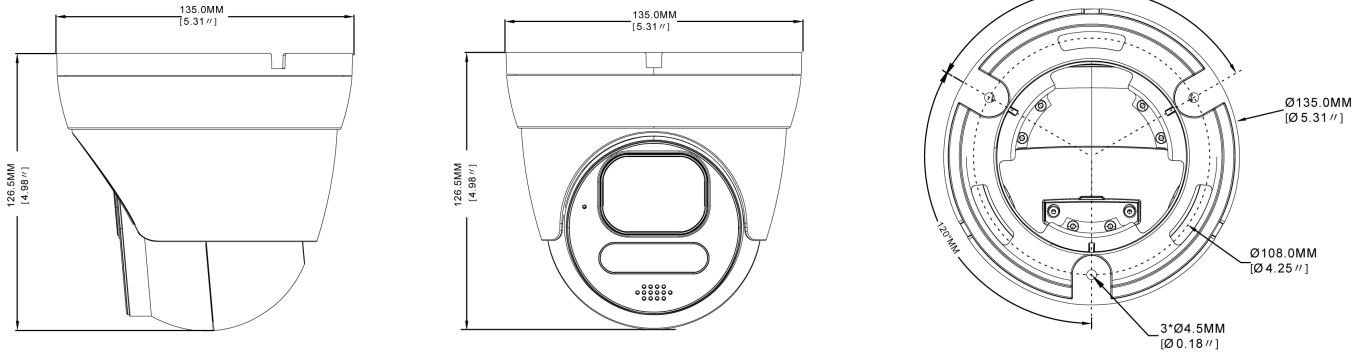

IND-55M2812MTA

Technical Drawing

Maße: Dimensions: mm

eneo is a registered trademark of
VIDEOR E. Hartig GmbH
Carl-Zeiss-Straße 8

63322 Rödermark, Deutschland

Phone: +49 6074 - 888 - 300
Fax: +49 6074 - 888 - 100
E-Mail: info@eneo-security.com
Web: www.eneo-security.com

Stay informed and subscribe
to the eneo newsletter