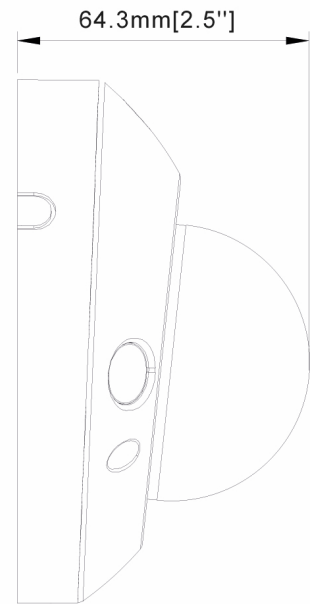

IND-45F0022M0A

Continuation of the specifications

Image resolution max.	2880x1620
Image Transmission Rate	30 fps
Other	
Remarks	NDA compliance under Section 889, The face detection and license plate recognition functions are only available with an inserted SD card or in conjunction with a recorder from the eneo IN series., To guarantee you an optimum user experience, we recommend that you only use components of the same brand in a system. If several brands are used in combination, eneo cannot guarantee functionality. If combined use is necessary, we offer a compatibility check for a fee (for more information, see article number #229235 at
Horizontal Angle of View	156°
Vertical Angle of View	81°
Manufacturer order number	236320

Optional Accessory

SKU	Name	Description
236198	eneo INsight Installation Tool	Supports adjustments for cameras with AI features for IN-series
218218	eneo Site Manager	Management Software for eneo IP products

IND-45F0022M0A

Technical Drawing

UNIT:mm[inch]

Maße / Dimensions: mm

eneo is a registered trademark of
VIDEOR E. Hartig GmbH
Carl-Zeiss-Straße 8

63322 Rödermark, Deutschland

Phone: +49 6074 - 888 - 300
Fax: +49 6074 - 888 - 100
E-Mail: info@eneo-security.com
Web: www.eneo-security.com