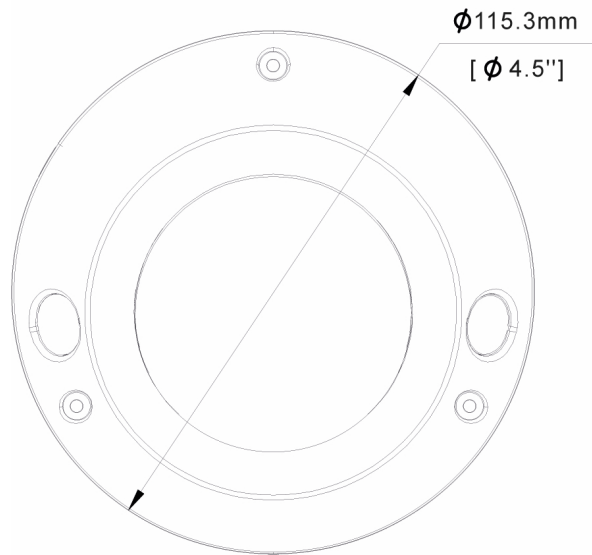

IND-45F0022M0A

Continuation of the specifications

Image resolution max.	2880x1620
Image Transmission Rate	30 fps
Other	
Remarks	NDA compliance under Section 889, The face detection and license plate recognition functions are only available with an inserted SD card or in conjunction with a recorder from the eneo IN series., To guarantee you an optimum user experience, we recommend that you only use components of the same brand in a system. If several brands are used in combination, eneo cannot guarantee functionality. If combined use is necessary, we offer a compatibility check for a fee (for more information, see article number #229235 at
Horizontal Angle of View	156°
Vertical Angle of View	81°
Manufacturer order number	236320

Optional Accessory

SKU	Name	Description
236198	eneo INsight Installation Tool	Supports adjustments for cameras with AI features for IN-series
218218	eneo Site Manager	Management Software for eneo IP products

IND-45F0022M0A

Technical Drawing

UNIT:mm[inch]

Maße / Dimensions: mm

eneo is a registered trademark of
VIDEOR E. Hartig GmbH
Carl-Zeiss-Straße 8

63322 Rödermark, Deutschland

Phone: +49 6074 - 888 - 300
Fax: +49 6074 - 888 - 100
E-Mail: info@eneo-security.com
Web: www.eneo-security.com