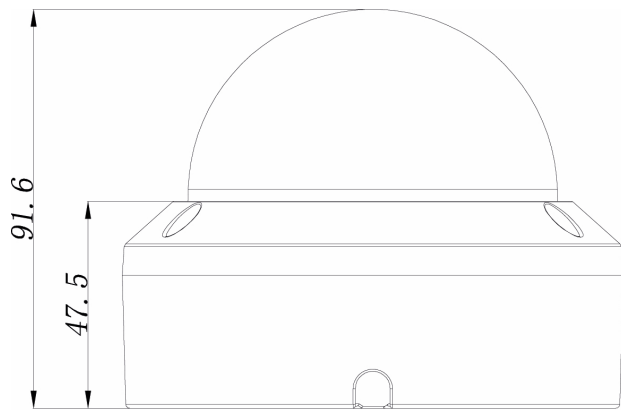

IND-42M2808M0A

Continuation of the specifications

Image display	16:9,4:3,VerticalView
Stream types	Triple-Stream(Main/Sub/Mobile)
Video compression	H.264, H.264+ (Smart Stream), H.265, H.265+ (Smart Stream), M-JPEG
Image resolution max.	1920x1080
Image Transmission Rate	60 fps
Other	
Remarks	NDAA compliance under Section 889,The face detection and license plate recognition functions are only available with an inserted SD card or in conjunction with a recorder from the eneo IN series.,To guarantee you an optimum user experience, we recommend that you only use components of the same brand in a system. If several brands are used in combination, eneo cannot guarantee functionality. If combined use is necessary, we offer a compatibility check for a fee (for more information, see article number #229235 at
Horizontal Angle of View	107 - 45°
Vertical Angle of View	55 - 26°
Manufacturer order number	233796

Optional Accessory

SKU	Name	Description
234753	AK-22	Kamera Anschlussbox für Mini Dome IND-42M2808M0A Wand- oder Deckenmontage
234754	AK-23	Camera connection box for Mini Dome IND-42M2808M0A for holder Dome-WB6/Dome-CH6
235339	AK-24	Dual camera connection box for Bullet or Fix Dome IN-Series cameras
234756	DOME-CH6	Ceiling pipe for junction box AK-23 and AK-25, Length approx. 294mm
234755	DOME-WB6	Wall bracket for Connection box AK-23 and AK-25
234757	DOME-WB7	Wall bracket for Mini Dome IND-42M2808M0A
236198	eneo INsight Installation Tool	Supports adjustments for cameras with AI features for IN-series
234990	eneo INsight mobile	Mobile App for recorder IN- and MN-series
218218	eneo Site Manager	Management Software for eneo IP products
235340	WB-24	Wall bracket for Dual camera connection box AK-24

IND-42M2808M0A

Technical Drawing

Maße / Dimensions: mm