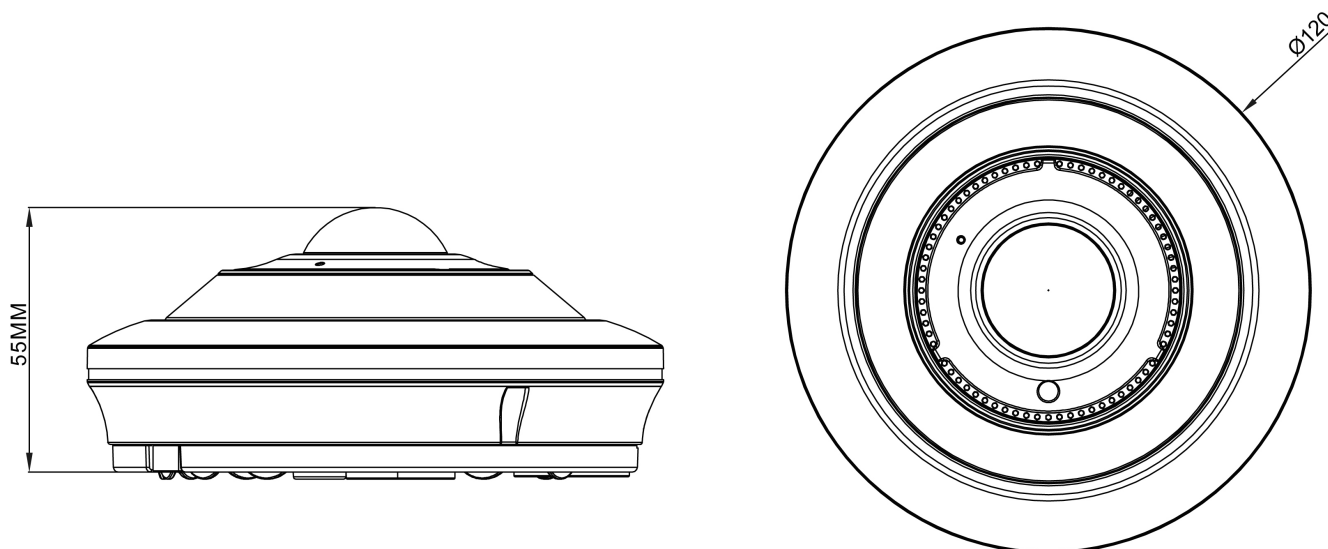

IND-32F0016P0A

Continuation of the specifications

Special features	Dewarpin: Live:Webbrowser Kamera, INR-28N320005A; INR-58N640005A; eneo Insight,Dewarping Playback: INR-28N320005A; INR-58N640005A
Horizontal Angle of View	360°
Vertical Angle of View	180°
Manufacturer order number	236318

Optional Accessory

SKU	Name	Description
236323	AK-27	Camera connection box Fisheye for ceiling tube DOME-CH6 and wall mount DOME-WB6, Indoor
236325	AK-28	Camera connection box for wall and ceiling mount, for Fisheye IND-32F0016P0A, Indoor
234756	DOME-CH6	Ceiling pipe for junction box AK-23 and AK-25, Length approx. 294mm
234755	DOME-WB6	Wall bracket for Connection box AK-23 and AK-25
218218	eneo Site Manager	Management Software for eneo IP products

Technical Drawing

Maße: Dimensions: mm

eneo is a registered trademark of
VIDEOR E. Hartig GmbH
Carl-Zeiss-Straße 8

63322 Rödermark, Deutschland

Phone: +49 6074 - 888 - 300
Fax: +49 6074 - 888 - 100
E-Mail: info@eneo-security.com
Web: www.eneo-security.com

Stay informed and subscribe
to the eneo newsletter