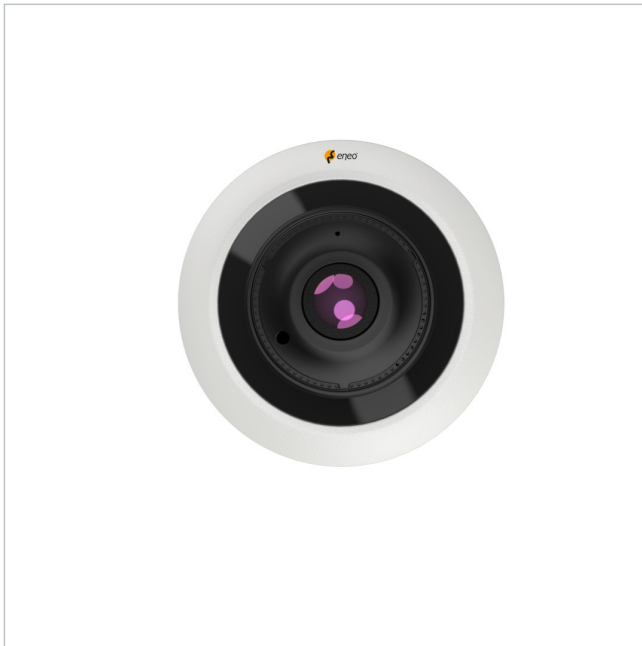

IND-32F0016P0A

SKU: 236318

Network Dome Fix, 360° 4000x3000, Day/Night, DWDR, 1,6mm, IR, 12VDC, PoE, IP66

Main Features

1/2.3" Omnivision CMOS sensor
1.6mm fixed focal length FishEye lens
360° panoramic, quad, panomorphic view, ceiling, wall
Integration with eneo INsight software & App
Day/night function, 3D-DNR, slow speed shutter
Resolution max. 4000x3000@15fps

Smart Codec H.265/H.264, Multi-Streaming
Triple stream (main, sub, mobile)
Browser independent (Edge, Safari, Firefox, Chrome)
D-WDR (Digital Wide Dynamic Range)
IR-LED illumination, microphone and loudspeaker integrated
For indoor and outdoor use, IP66

Specifications

General:	
Dimensions (HxWxD)	55x120mm
Illumination	3x LED 850nm, Infrared
SDK	upon request
Text display	ON/OFF switchable
Series	eneo IN-Series
Camera Type	Fisheye Kamera
Housing	Outdoor
Color (housing)	Pantone P 179-1, RAL9003
Housing material	Metal, Plastic
Heater	no