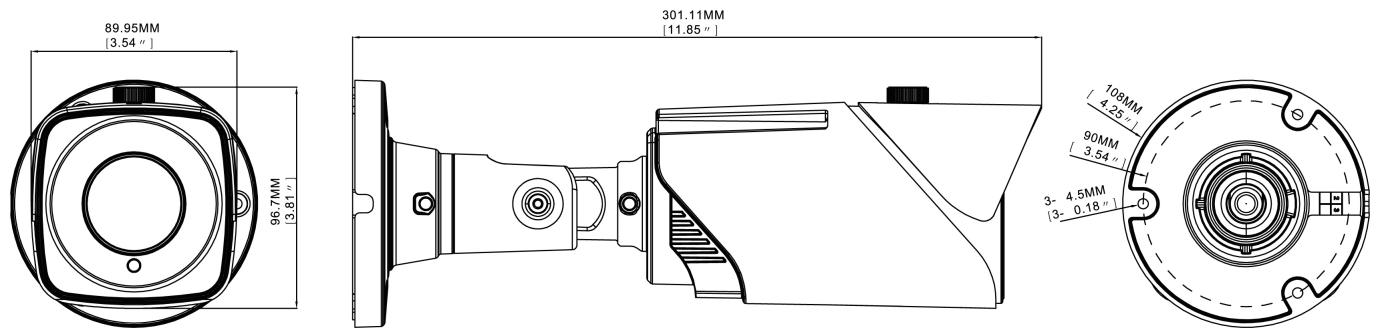

INB-78M0550M0A

Technical Drawing

Maße: Dimensions: mm

eneo is a registered trademark of
VIDEOR E. Hartig GmbH
Carl-Zeiss-Straße 8

63322 Rödermark, Deutschland

Phone: +49 6074 - 888 - 300
Fax: +49 6074 - 888 - 100
E-Mail: info@eneo-security.com
Web: www.eneo-security.com

Stay informed and subscribe
to the eneo newsletter