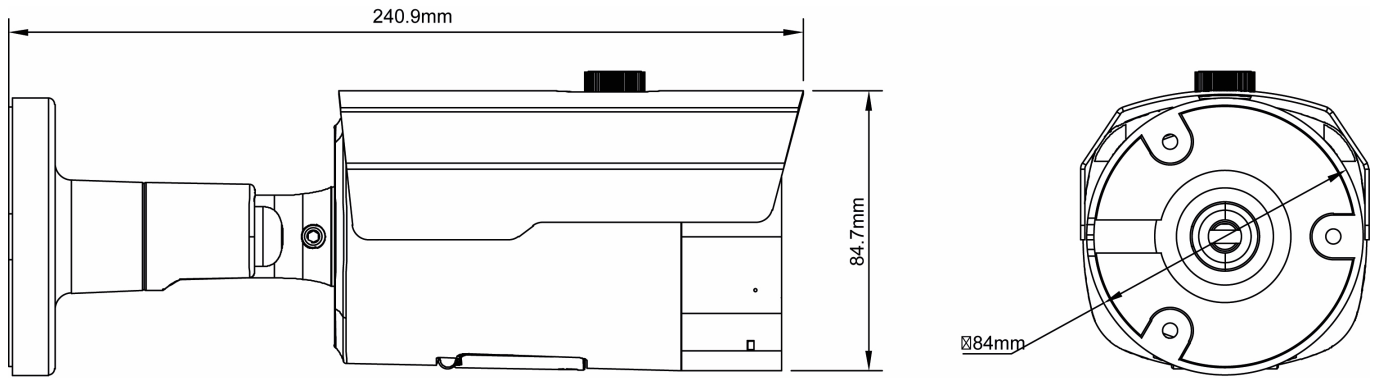

INB-68M2812MFA

Technical Drawing

Maße / Dimensions: mm

eneo is a registered trademark of
VIDEOR E. Hartig GmbH
Carl-Zeiss-Straße 8

63322 Rödermark, Deutschland

Phone: +49 6074 - 888 - 300
Fax: +49 6074 - 888 - 100
E-Mail: info@eneo-security.com
Web: www.eneo-security.com

Stay informed and subscribe
to the eneo newsletter