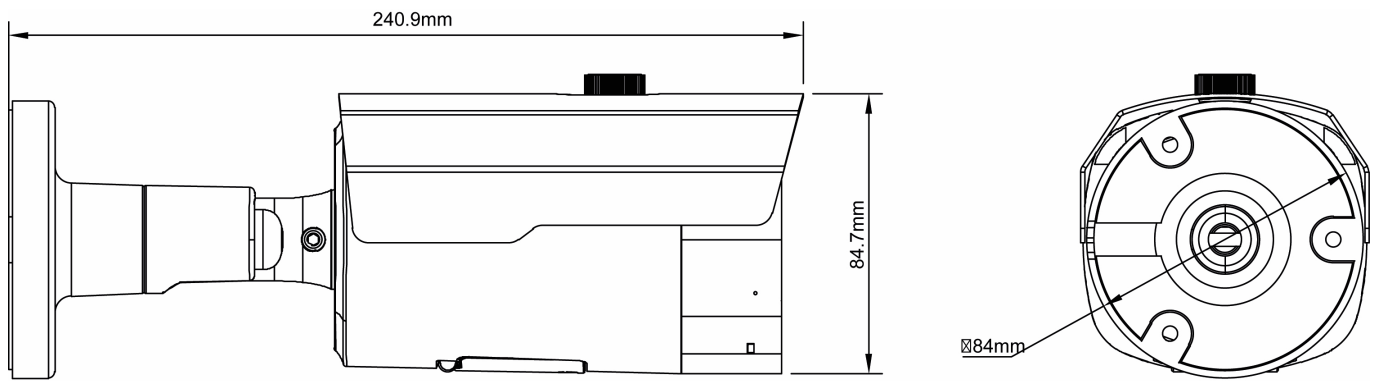

INB-65M2812MFA

Continuation of the specifications

Image display	16:9,4:3
Stream types	Triple-Stream(Main/Sub/Mobile)
Video compression	H.264, H.264+ (Smart Stream), H.265, H.265+ (Smart Stream), M-JPEG
Image resolution max.	2880x1620 @ H.265
Image Transmission Rate	30 fps
Other	
Remarks	NDAA compliance under Section 889,The face detection and license plate recognition functions are only available with an inserted SD card or in conjunction with a recorder from the eneo IN series.
Low Speed Shutter	yes
Digital Noise Reduction	yes
Backlight Compensation	BLC, HLC
Motion Detector	yes
Objektiv Typ	Varifocal (motorized)
Iris Control	DC
Horizontal Angle of View	112,6 - 35,4°
Vertical Angle of View	58,5 - 20,0°
Illumination	Infrared, White light
Manufacturer order number	233901

Optional Accessory

SKU	Name	Description
233754	AK-20	Camera connection box for Wall and ceiling mounting, IN Series Bullet Cameras
233775	AK-21	Camera connection box for Wall and ceiling mounting, IN Series Bullet Cameras
235339	AK-24	Dual camera connection box for Bullet or Fix Dome IN-Series cameras
236198	eneo INsight Installation Tool	Supports adjustments for cameras with AI features for IN-series
234990	eneo INsight mobile	Mobile App for recorder IN- and MN-series
218218	eneo Site Manager	Management Software for eneo IP products
235257	PM-21	Pole mounting adapter for camera connection box AK-20 and AK-21
235340	WB-24	Wall bracket for Dual camera connection box AK-24

INB-65M2812MFA

Technical Drawing

Maße / Dimensions: mm