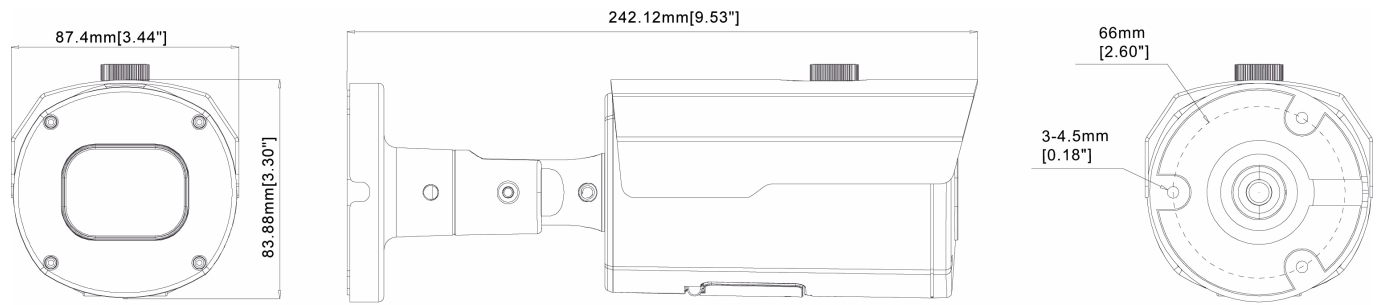

Specifications

General:	
Dimensions (HxWxD)	83,88x87,4x242mm
Illumination	4x High Power LED 850nm, Infrared
Integrated wall mount	yes
SDK	upon request
Sunshield	yes
Supply voltage	12VDC, PoE, 12VDC, PoE
Text display	ON/OFF switchable
Series	eneo IN-Series
Camera Type	Face recognition, License plate recognition, People Count, Retail Intelligence

INB-58M2713M0A

Continuation of the specifications

Image display	16:9,4:3,VerticalView
Stream types	Triple-Stream(Main/Sub/Mobile)
Video compression	H.264, H.264+ (Smart Stream), H.265, H.265+ (Smart Stream), M-JPEG
Image resolution max.	3840x2160
Image Transmission Rate	30 fps
Other	
Remarks	NDAA compliance under Section 889,The face detection and license plate recognition functions are only available with an inserted SD card or in conjunction with a recorder from the eneo IN series.
Low Speed Shutter	yes
Digital Noise Reduction	yes
Backlight Compensation	BLC, HLC
Motion Detector	yes
Objektiv Typ	Varifocal (motorized)
Iris Control	DC
Horizontal Angle of View	111 - 33°
Vertical Angle of View	57 - 18°
Illumination	Infrared
Manufacturer order number	233865

INB-58M2713M0A

Technical Drawing

Maße / Dimensions: mm

eneo is a registered trademark of
VIDEOR E. Hartig GmbH
Carl-Zeiss-Straße 8

63322 Rödermark, Deutschland

Phone: +49 6074 - 888 - 300
Fax: +49 6074 - 888 - 100
E-Mail: info@eneo-security.com
Web: www.eneo-security.com