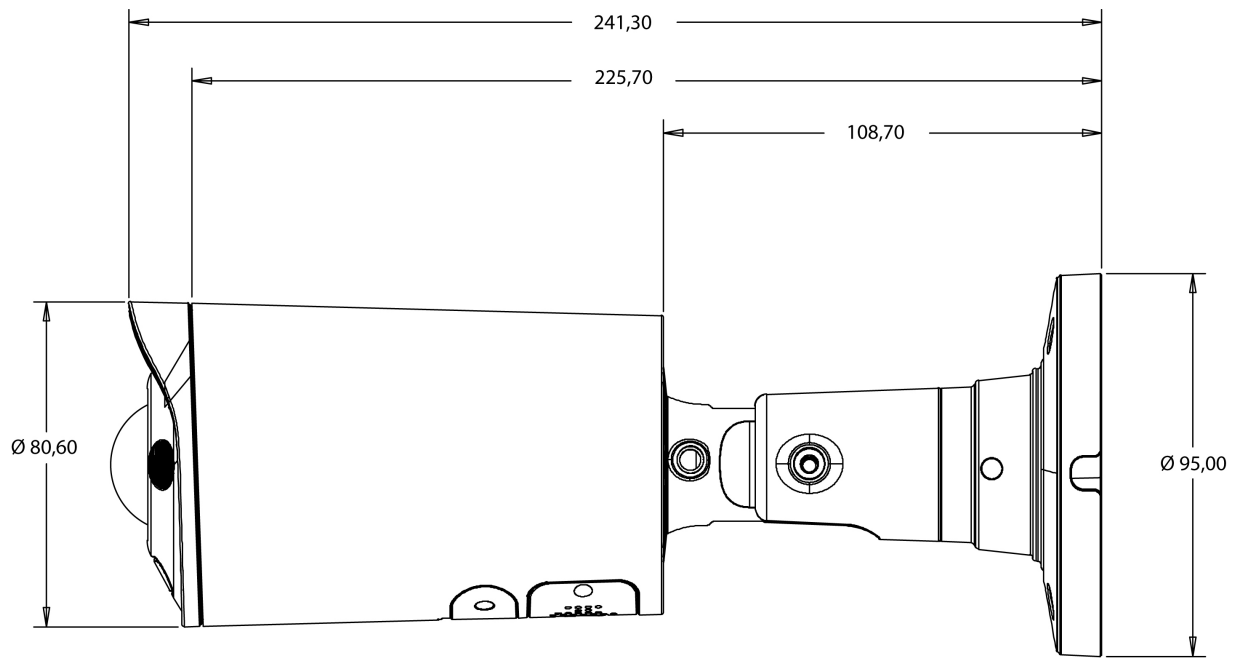

INB-58F0002M0PA

Continuation of the specifications

| | |
|---------------------------|---|
| Image Transmission Rate | 25 fps |
| Other | |
| Remarks | NDA compliance under Section 889, The face detection and license plate recognition functions are only available with an inserted SD card or in conjunction with a recorder from the eneo IN series. To guarantee you an optimum user experience, we recommend that you only use components of the same brand in a system. If several brands are used in combination, eneo cannot guarantee functionality. If combined use is necessary, we offer a compatibility check for a fee (for more information, see article number #229235 at |
| Horizontal Angle of View | 180° |
| Vertical Angle of View | 91° |
| Manufacturer order number | 238642 |

INB-58F0002M0PA

Technical Drawing

Maße / Dimensions: mm

eneo is a registered trademark of
VIDEOR E. Hartig GmbH
Carl-Zeiss-Straße 8

63322 Rödermark, Deutschland

Phone: +49 6074 - 888 - 300
Fax: +49 6074 - 888 - 100
E-Mail: info@eneo-security.com
Web: www.eneo-security.com