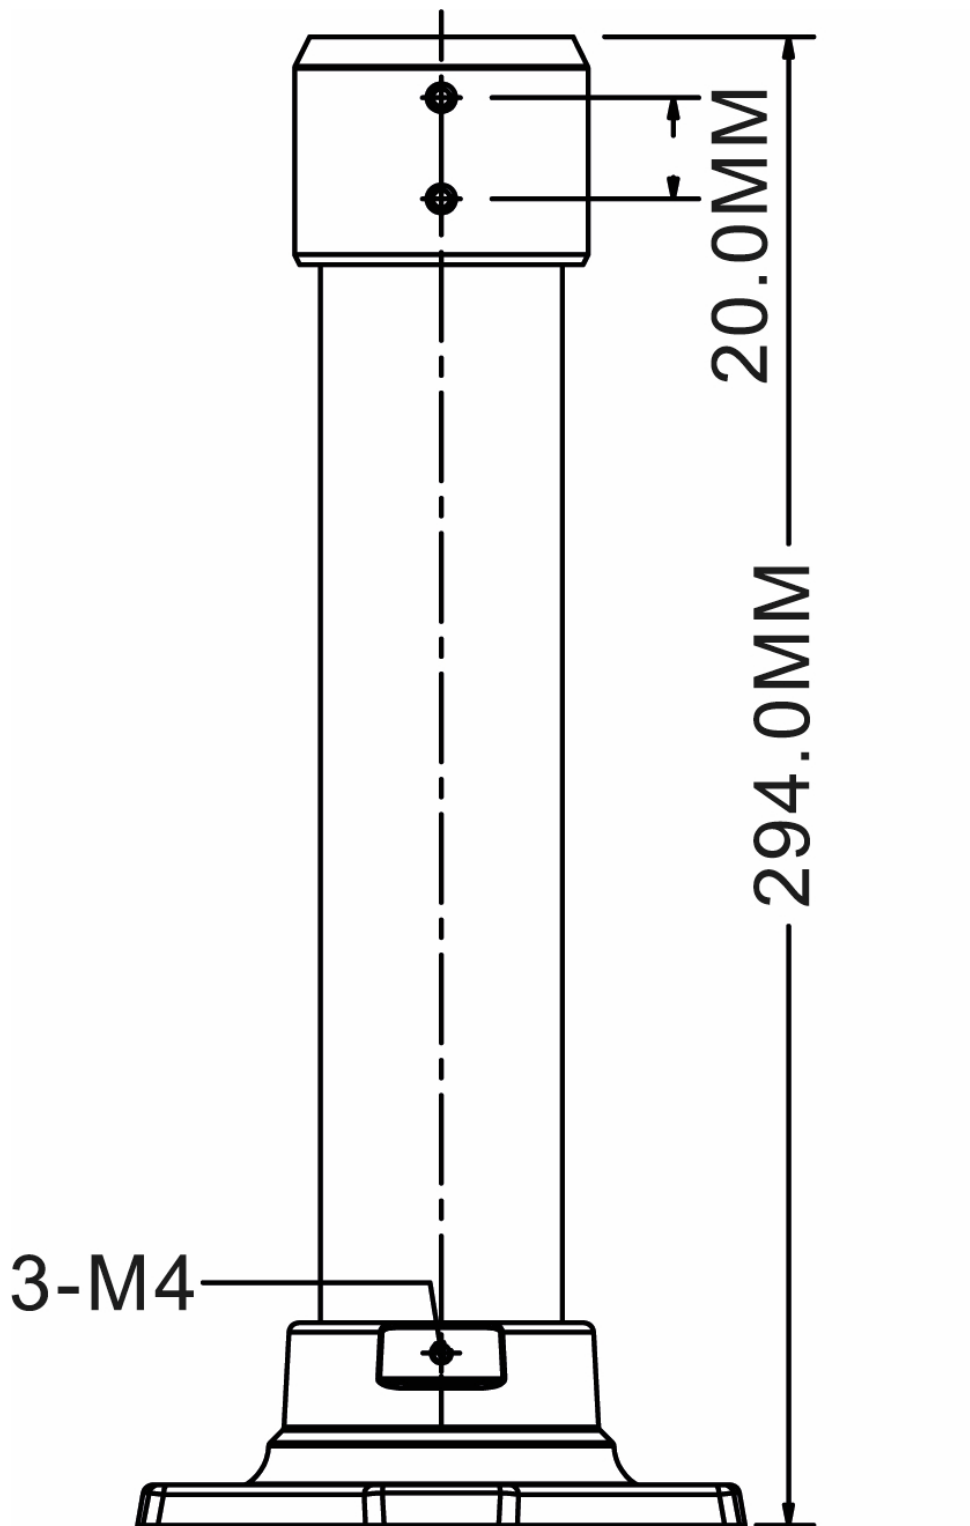

DOME-CH6

Technical Drawing

Maße / Dimensions: mm

eneo is a registered trademark of
VIDEOR E. Hartig GmbH
Carl-Zeiss-Straße 8

63322 Rödermark, Deutschland

Phone: +49 6074 - 888 - 300
Fax: +49 6074 - 888 - 100
E-Mail: info@eneo-security.com
Web: www.eneo-security.com

Stay informed and subscribe
to the eneo newsletter