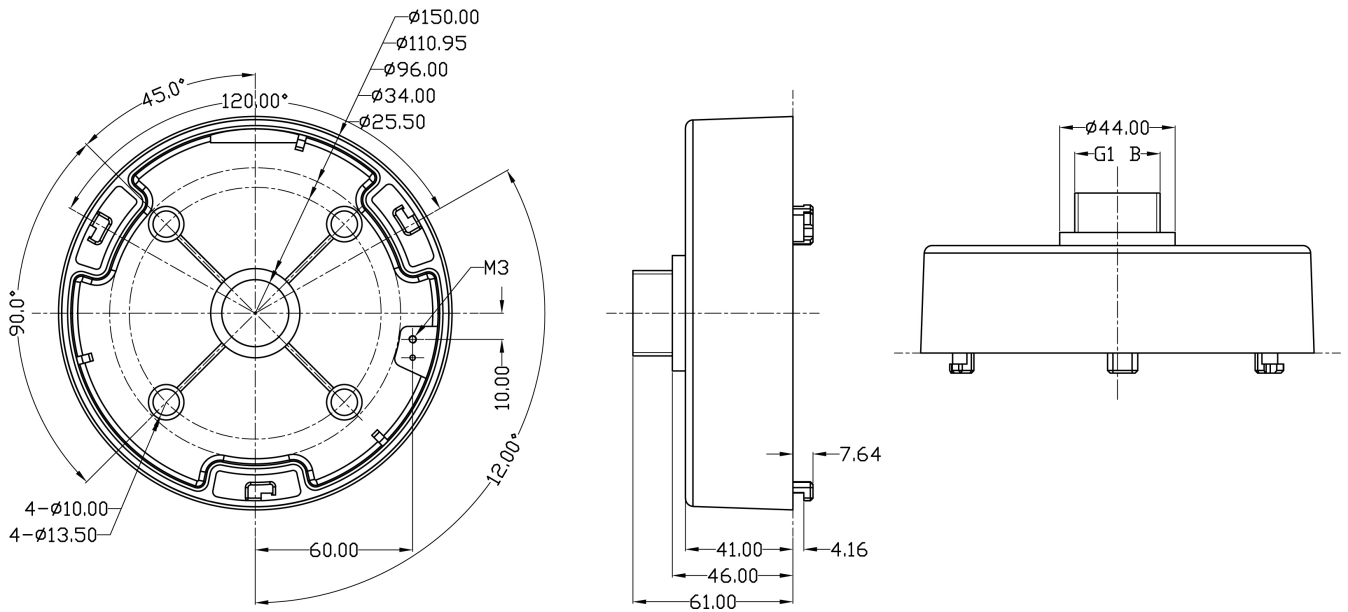

AK-29

SKU: 236664

Camera connection box for PTZ Dome
INP-54M2812M0A

Main Features

Specifications

Other	
Dimensions (HxWxD)	see drawing
Parts supplied	mounting accessories
Series	eneo IN-Series
Housing	aluminium
Farbe	Pantone P 179-1, RAL9003
Gehäuse	aluminium
Manufacturer order number	236664
EAN/GTIN	4260229840481

Optional Accessory

SKU	Name	Description
234756	DOME-CH6	Ceiling pipe for junction box AK-23 and AK-25, Length approx. 294mm

AK-29

Technical Drawing

Maße: Dimensions: mm

eneo is a registered trademark of
VIDEOR E. Hartig GmbH
Carl-Zeiss-Straße 8