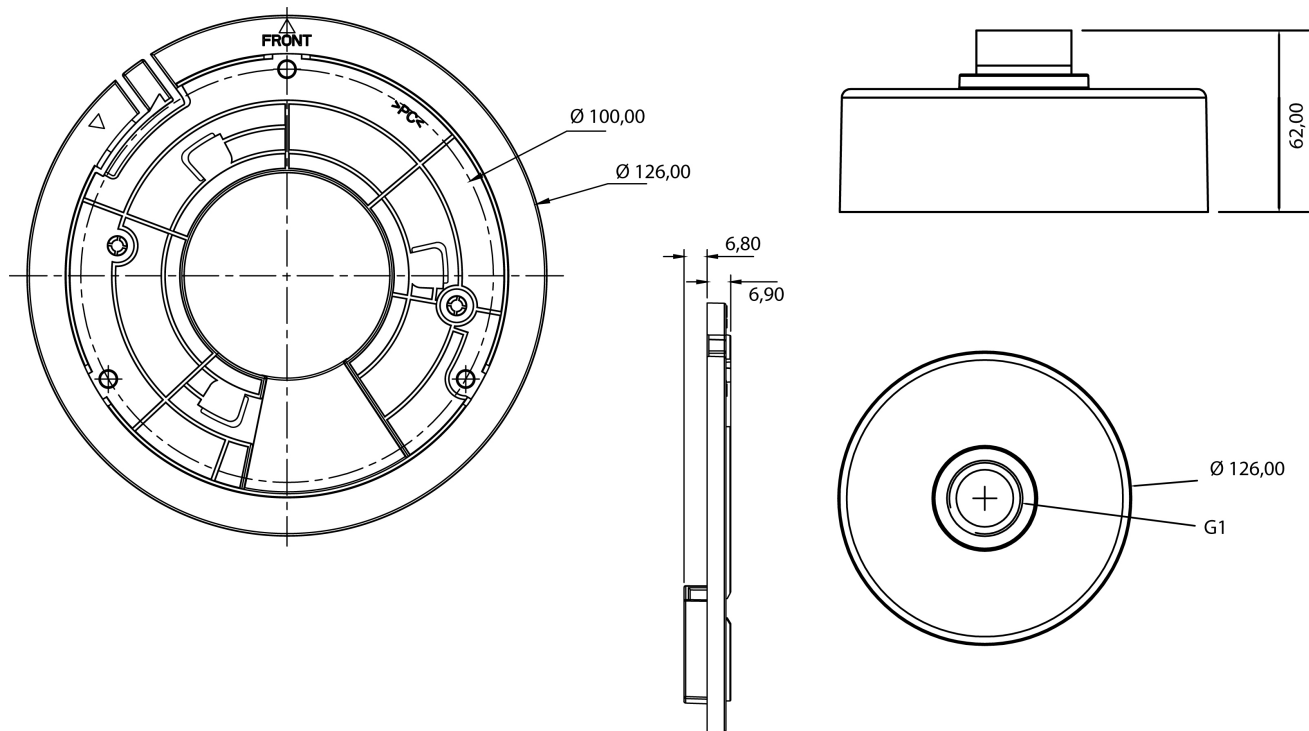

AK-27

SKU: 236323

Camera connection box Fisheye for ceiling tube DOME-CH6 and wall mount DOME-WB6, Indoor

Main Features

Junction box for indoor application

Specifications

General:	
Dimensions (HxWxD)	see drawing
Series	eneo IN-Series
Housing	aluminium
Color (housing)	Pantone P 179-1, RAL9003
Protection rating	IP64
Weight	315g
Parts supplied:	
Parts supplied	bag of screws
Other	
Farbe	Pantone P 179-1, RAL9003
Gehäuse	aluminium
Manufacturer order number	236323

Optional Accessory

SKU	Name	Description
-----	------	-------------

AK-27

Continuation of accessory

234756	DOME-CH6	Ceiling pipe for junction box AK-23 and AK-25, Length approx. 294mm
234755	DOME-WB6	Wall bracket for Connection box AK-23 and AK-25

Technical Drawing

Maße / Dimensions: mm

eneo is a registered trademark of
VIDEOR E. Hartig GmbH
Carl-Zeiss-Straße 8

63322 Rödermark, Deutschland

Phone: +49 6074 - 888 - 300
Fax: +49 6074 - 888 - 100
E-Mail: info@eneo-security.com
Web: www.eneo-security.com