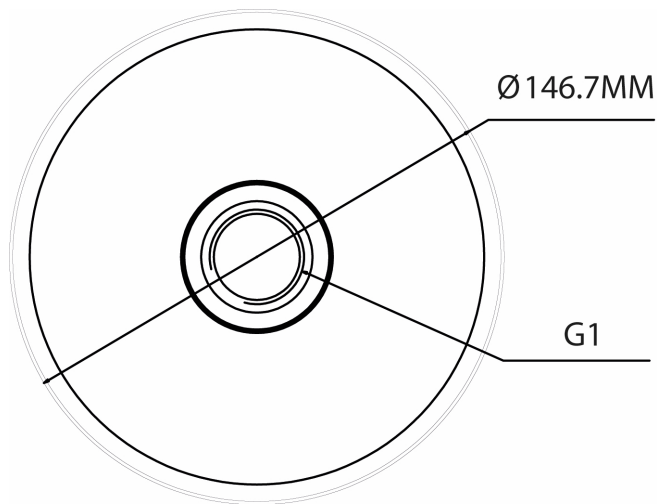

## Specifications

Other	
Dimensions (HxWxD)	see drawing
Parts supplied	mounting accessories
Series	eneo IN-Series
Housing	aluminium
Protection rating	IP64
Weight	290g
Farbe	Pantone P 179-1, RAL9003
Gehäuse	aluminium
Manufacturer order number	235525

## Technical Drawing

Maße / Dimensions: mm