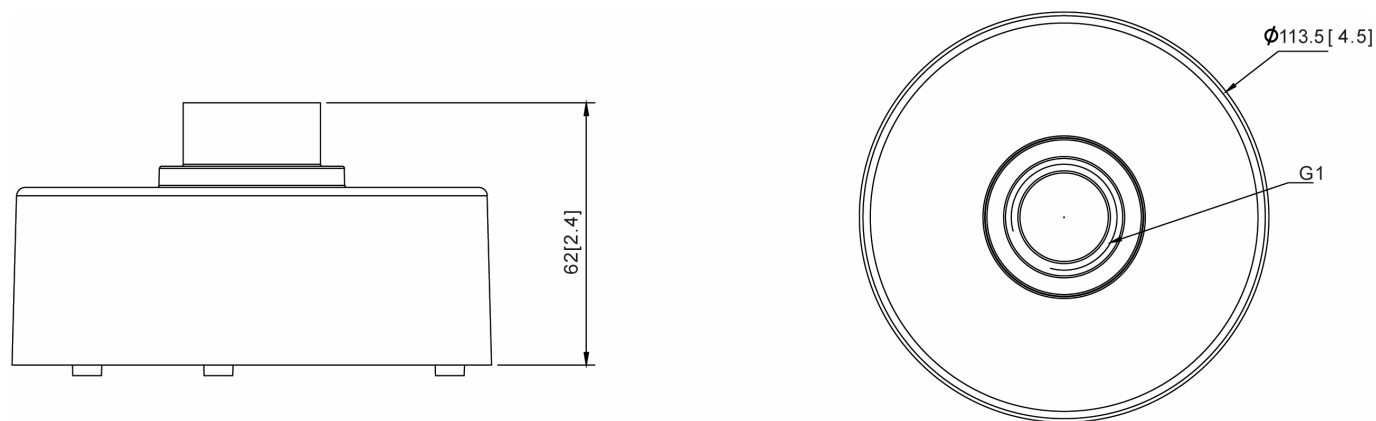

AK-23

Continuation of accessory

234755	DOME-WB6	Wall bracket for Connection box AK-23 and AK-25

Technical Drawing

Maße / Dimensions: mm

eneo is a registered trademark of
VIDEOR E. Hartig GmbH
Carl-Zeiss-Straße 8

63322 Rödermark, Deutschland

Phone: +49 6074 - 888 - 300
Fax: +49 6074 - 888 - 100
E-Mail: info@eneo-security.com
Web: www.eneo-security.com

Stay informed and subscribe
to the eneo newsletter