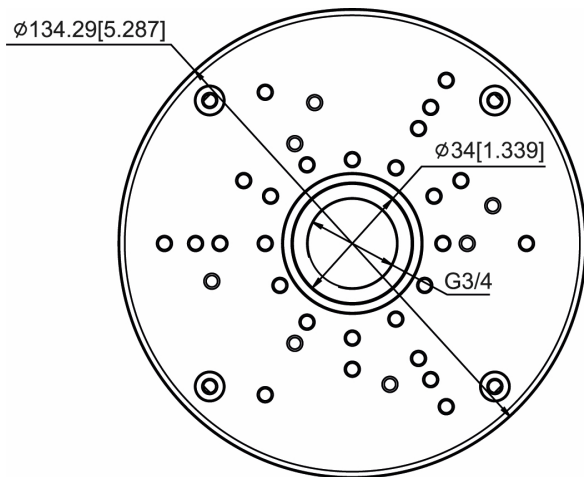

Compatible with the following products

IN Series Bullet Cameras

Specifications

Other	
Dimensions (HxWxD)	see drawing
Parts supplied	mounting accessories
Series	eneo IN-Series
Housing	aluminium
Protection rating	IP64
Weight	100g
Farbe	Pantone P 179-1, RAL9003
Gehäuse	aluminium
Manufacturer order number	233775
EAN/GTIN	4260229840122

Optional Accessory

SKU	Name	Description
-----	------	-------------

AK-21

Continuation of accessory

235257	PM-21	Pole mounting adapter for camera connection box AK-20 and AK-21
--------	-------	-----------------------------------------------------------------

Technical Drawing

Maße / Dimensions: mm