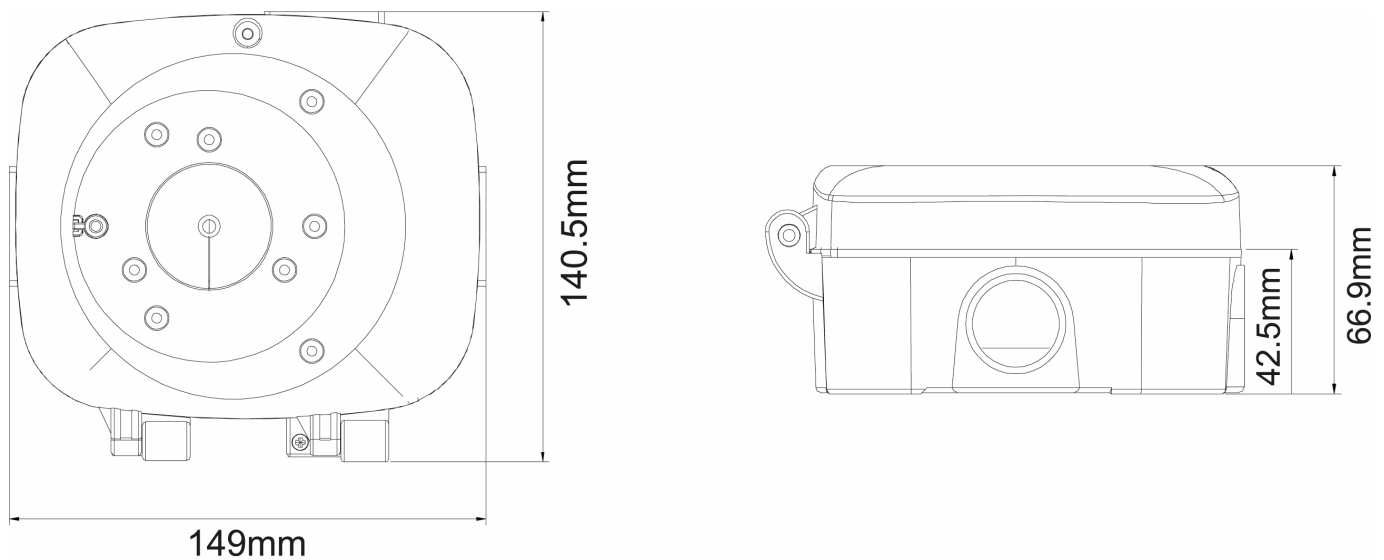

Easy and fast cable connection

Compatible with the following products

IN Series Bullet Cameras

Specifications

Other	
Dimensions (HxWxD)	see drawing
Parts supplied	mounting accessories
Series	eneo IN-Series
Housing	plastic
Protection rating	IP64
Weight	480g
Farbe	Pantone P 179-1, RAL9003
Gehäuse	plastic
Manufacturer order number	233754
EAN/GTIN	4260229840139

Optional Accessory

SKU	Name	Description
-----	------	-------------

AK-20

Continuation of accessory

235257	PM-21	Pole mounting adapter for camera connection box AK-20 and AK-21
--------	-------	---

Technical Drawing

Maße / Dimensions: mm