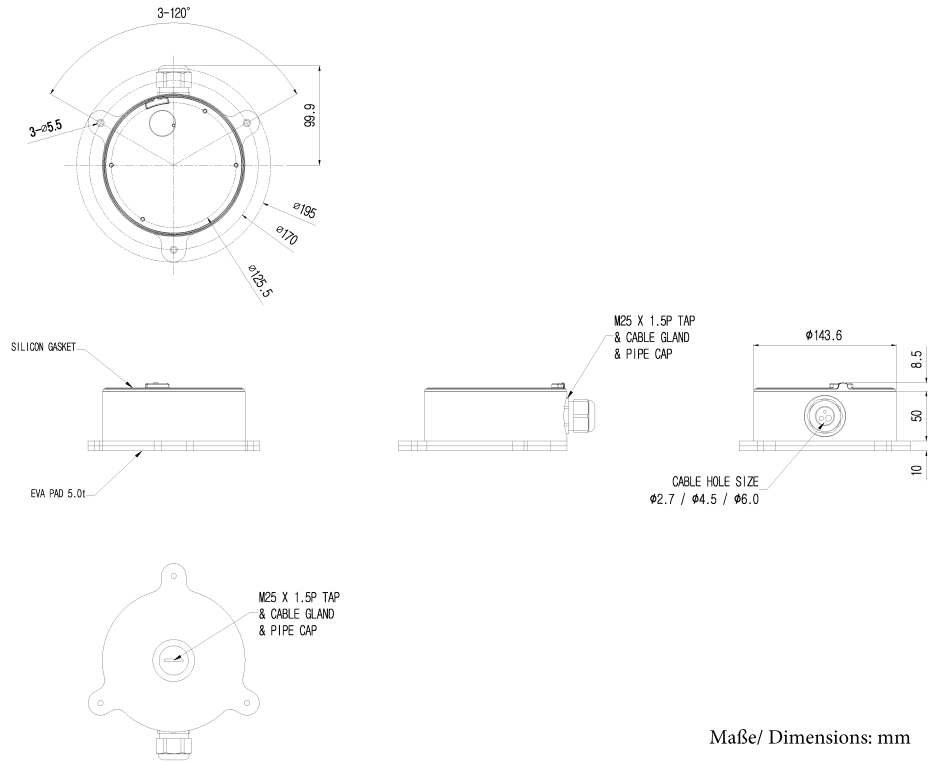

IPD-52M2712M5A,IPD-62M2713MAA,MED-62V2812M0B,

MED-62V2713M0A

Specifications

Other	
Dimensions (HxWxD)	see drawing
Parts supplied	mounting accessories,manual
Housing	aluminium
Color	Pantone Cool Gray 1C
Farbe	Pantone Cool Gray 1C
Gehäuse	aluminium
Manufacturer order number	230864

AK-11

Technical Drawing

Maße/ Dimensions: mm