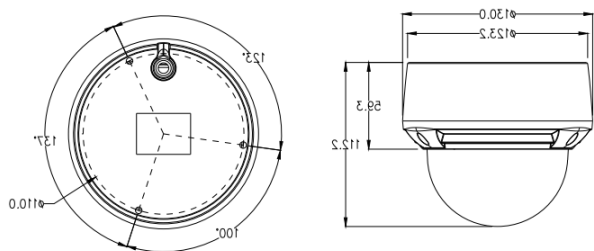

Key Features

- > 4 Mega Pixel
- > Indoor/Outdoor Waterproof Vandal Dome
- > Durable All Aluminum Housing, IP66 & IK10
- > Motorized Lens 2.7-13.5mm
- > Wide Dynamic Range & Ultra Low Light Color
- > Night Vision Smart IR, IR LEDs, 30m range
- > Triple RTSP Streams

Dimension Drawing

Camera

Pixels	4 Mega Pixel
Resolutions	2592x1520/2560x1440/2304x1296/ 1920x1080/1280x720 @25/30fps
Lens	2.7 – 13.5mm Motorized Lens
Night Vision	Smart IR LEDs with up to 30m range
Field of View	34.3°-103°
Dynamic Range	WDR (120dB) and HLC/BLC
Digital Noise Reduction	2D/3D DNR and Defog
Digital Image Stabilization	Automatic
Applications	Best for modest outdoor areas or large indoor areas: Small Parking lots, fields, parking garages, work yards, back yards, outdoor entrances, warehouses
Image Sensor	1/2.8" progressive scan CMOS
Iris	Fixed
Shutter Speed	1/5s to 1/20000s
Min Illumination	Color 0.01Lux; IR ON 0 Lux

Interface

Ethernet	Waterproof RJ-45 Female 10/100 Base-T
Audio	1Ch audio in, 1Ch audio out
BNC output	Built-in CVBS output
Edge Storage	Micro SD/SDHC/SDXC slot, Max 128GB

Physical/Power

Power	DC12V/Power Over Ethernet (IEEE 802.3af)
Power Consumption	3.5W IR Off, 8W IR On
Operating Temperature	-30°C to +50°C
Operating Humidity	0% - 90% RH
Ingress Rating	IP66 and IK10
Approvals	CE/FCC
Dimensions	Φ 130 x 112mm
Weight	690 grams
Housing	All Aluminum