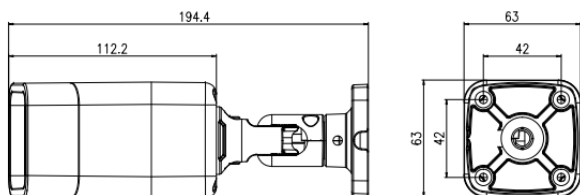

Key Features

- > 4 Mega Pixel
- > Indoor/Outdoor Waterproof Mini-Bullet
- > Durable All Aluminum Housing, IP67
- > Fixed lens 2.8mm
- > Wide Dynamic Range & Ultra Low Light Color
- > Night Vision Smart IR, IR LEDs, 30m range
- > Quad RTSP Streams

Dimension Drawing

Camera

Pixels	4 Mega Pixel
Resolutions	2592x1520/2560x1440/2304x1296/ 1920x1080/1280x720 @25/30fps
Lens	2.8mm
Night Vision	Smart IR LEDs with up to 30m range
Field of View	100°
Dynamic Range	WDR (120dB) and HLC/BLC
Digital Noise Reduction	2D/3D DNR and Defog
Digital Image Stabilization	Automatic
Applications	Best for small indoor areas: stock room, lobby, hallways, elevators, IT closets, storage rooms, entrances, interview rooms
Image Sensor	1/2.8" progressive scan CMOS
Iris	Fixed
Shutter Speed	1/5s to 1/20000s
Min Illumination	Color 0.01Lux; IR ON 0 Lux

Interface

Ethernet	Waterproof RJ-45 Female 10/100 Base-T
Audio	1Ch audio in, 1Ch audio out
BNC output	Built-in CVBS output
Edge Storage	Micro SD/SDHC/SDXC slot, Max 128GB

Physical/Power

Power	DC12V/Power Over Ethernet (IEEE 802.3af)
Power Consumption	3.5W IR Off, 8W IR On
Operating Temperature	-30°C to +50°C
Operating Humidity	0% - 90% RH
Ingress Protection	IP67
Approvals	CE/FCC
Dimensions	Φ 149.4 x 63 x 63mm
Weight	500 grams
Housing	All Aluminum