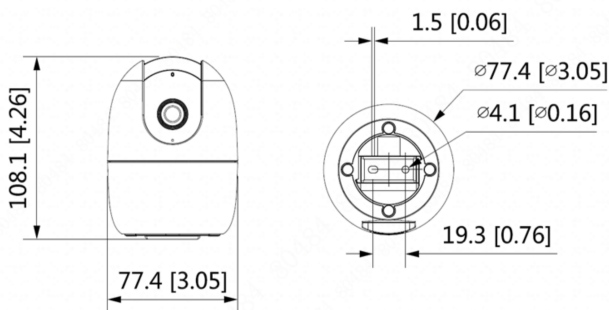

## Key Features

- > 2 Mega Pixels
- > Camera with Microphone, WiFi
- > 3.6mm lens
- > Wide Angle View (93°)
- > Wide Dynamic Range
- > Night Vision IR LED, 10m Range (33ft)

## Dimension Drawing

Camera	
Pixels	2 Mega Pixel
Resolutions	1920×1080/1280×960/1280×720/640×480/320×240/1~25/30fps
Lens	3.6mm
Night Vision	Night Vision IR LED, 10m Range (33ft)
Field of View	93°(H), 48°(V), 115°(D)
Dynamic Range	Wide Dynamic Range, Highlight Compensation, Backlight Compensation
Applications	Best for monitoring indoor areas: home monitoring, shops, small office spaces
Image Sensor	1/2.7" 2Megapixel Progressive CMOS
Iris	Fixed
Shutter Speed	1/3 s~1/100,000 s
Min Illumination	Color 0. 218 Lux; IR on 0 Lux

Interface	
Ethernet	RJ-45 Female 10/100 Base-T
Audio	Microphone & speaker
WiFi	IEEE802.11b/g/n
Edge storage	Micro SD/SDHC/SDXC slot, Max 265GB

Physical/Power	
Power	DC5v1.5a
Power Consumption	3.5W
Operating Temperature	-10°C ~ +45°C
Operating Humidity	0% - 95% RH
Approvals	CE/FCC
Dimensions	106.1 × 77.4 × 77.4mm
Weight	238g
Housing	Plastic, sleek & modern appearance