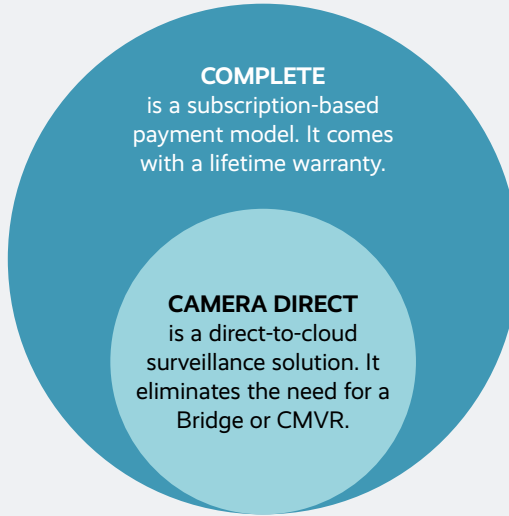

An Eagle Eye user that needs to add a single camera to an existing system.

Fast installations due to reduced on-site equipment.

## Direct-to-cloud video surveillance

This simple solution is ideal for businesses with multiple locations requiring only a few cameras at each location where the upfront investment is a major factor in the decision. Easily add Camera Direct Complete supported cameras to the Eagle Eye Cloud VMS without the need for a Bridge or any additional hardware. Leverage the benefits of the award-winning Eagle Eye Cloud VMS including:

- **Secure cloud storage**  
Videos are encrypted and redundantly stored in the cloud for secure and easy access.
- **Automatic updates**  
True Cloud systems like Eagle Eye Networks receive continuous updates via the cloud connection.
- **Remote access**  
Camera Direct provides a live full resolution stream of live and recorded video for instant access from anywhere in the world.
- **Cloud management**  
Update the resolution of your cameras, retention, and more at any time.
- **Artificial intelligence**  
Quickly find person or vehicle events with cloud-based AI features like Smart Video Search and Smart Layouts.
- **Motion detection**  
Configure and get motion detection events on live and recorded video.
- **Notifications**  
Get notifications if motion is detected or a camera goes offline.

The subscription camera pricing, in addition to the elimination of the Bridge, reduces the upfront investment while providing a number of other benefits.