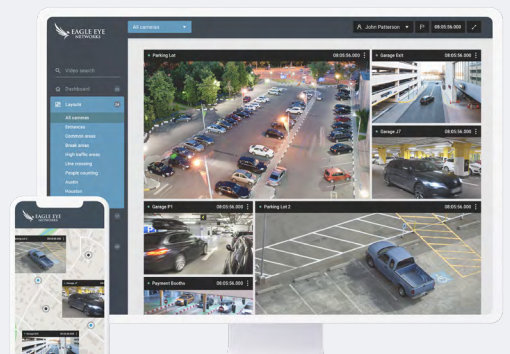

An Eagle Eye user that needs to add a single camera to an existing system.

Fast installations due to reduced on-site equipment.

## Direct-to-cloud video surveillance

This simple solution is ideal for businesses with multiple locations requiring only a few cameras at each location where the upfront investment is a major factor in the decision. Easily add Camera Direct Complete supported cameras to the Eagle Eye Cloud VMS without the need for a Bridge or any additional hardware. Leverage the benefits of the award-winning Eagle Eye Cloud VMS including:

- **Secure cloud storage**  
Videos are encrypted and redundantly stored in the cloud for secure and easy access.
- **Automatic updates**  
True Cloud systems like Eagle Eye Networks receive continuous updates via the cloud connection.
- **Remote access**  
Camera Direct provides a live full resolution stream of live and recorded video for instant access from anywhere in the world.
- **Cloud management**  
Update the resolution of your cameras, retention, and more at any time.
- **Artificial intelligence**  
Quickly find person or vehicle events with cloud-based AI features like Smart Video Search and Smart Layouts.
- **Motion detection**  
Configure and get motion detection events on live and recorded video.
- **Notifications**  
Get notifications if motion is detected or a camera goes offline.