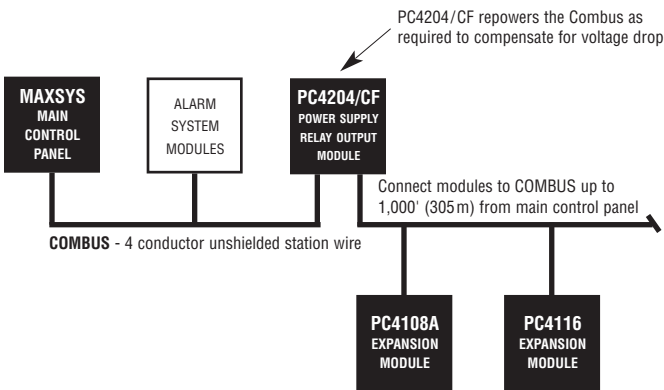

MAXSYS®

INTEGRATED SYSTEMS TECHNOLOGY

PC4108A / 4116

HARDWIRED ZONE EXPANSION MODULES

MAXSYS systems can be expanded in increments of 8 and 16 hardwired zones up to the rated capacity of each system using multiple PC4108A and PC4116 hardwired zone expansion modules.

Each module can be added as required anywhere on the system Combus providing the utmost in flexibility for hardwired zone expansion to meet customer requirements now and in the future!

PC4108A – 8 Zone Expansion Module

- provides 8 programmable hardwired zones
- **zone supervision** : zones can be NC with no EOLR, NO/NC with single EOLR or NC with double EOLR (5600ohm resistors)
- 30 programmable zone types & 8 zone options
- **VAUX output** : 12VDC, 250mA max. from Combus
- optional built-in tamper switch supervised by system
- connection for external tamper... supervised by system
- connect up to 1,000' (305m) from control panel via COMBUS
- operating environment - 32 to 122°F (0 to 50°C)
- 90% RH non-condensing
- current draw ...30mA (from Combus) plus power required for VAUX output if used

Typical System Arrangement

PC4116 – 16 Zone Expansion Module

- provides 16 programmable hardwired zones
- **zone supervision** : zones can be NC with no EOLR, NO/NC with single EOLR or NC with double EOLR (5600ohm resistors)
- 30 programmable zone types & 8 zone options
- **VAUX output** : 12VDC, 250mA max. from Combus
- connection for external tamper... supervised by system
- connect up to 1,000' (305m) from control panel via COMBUS
- operating environment - 32 to 122°F (0 to 50°C)
- 90% RH non-condensing
- current draw ...30mA (from Combus) plus power required for VAUX output if used