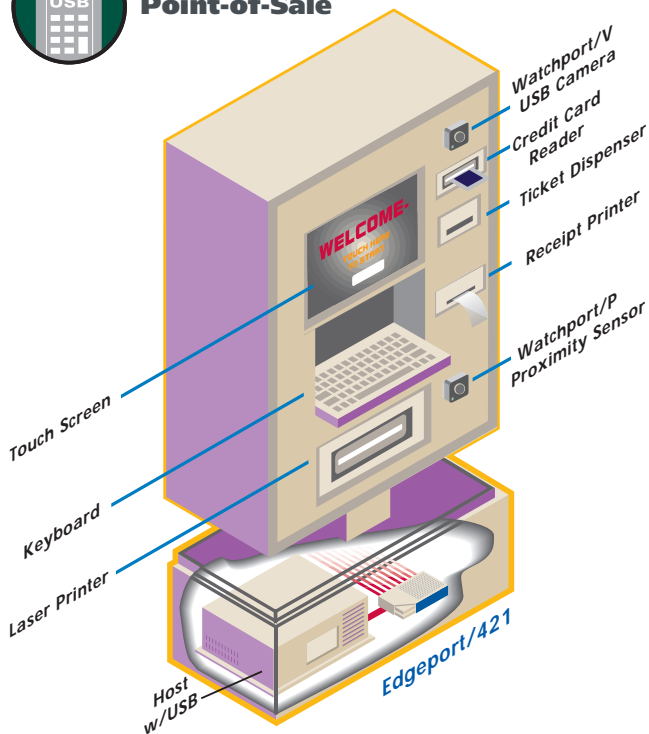

# Watchport™

Connectware™

## USB Appliances Deliver 24/7 Asset Monitoring

The Watchport Series delivers a reliable, cost-effective solution for 24/7 environmental monitoring. Watchport devices utilize high-performance, plug-and-play USB technology to provide flexible environmental monitoring for Windows® applications. Each Watchport device is fully customizable per application and includes monitoring software for centralized, up-to-date device status. Choose from sensors for proximity, motion, humidity, temperature and water, as well as the USB Camera and analog to digital Video Encoder for surveillance. Users have the option of extending the distance between the sensor and PC with Cat-5 cable for even greater flexibility. Like all the Inside Out Networks enterprise USB connectivity solutions, the Watchport Series is designed for mission-critical environments, making the devices ideal for Point of Sale (Kiosks, ATMs), Industrial Automation and Surveillance applications.

### Point-of-Sale