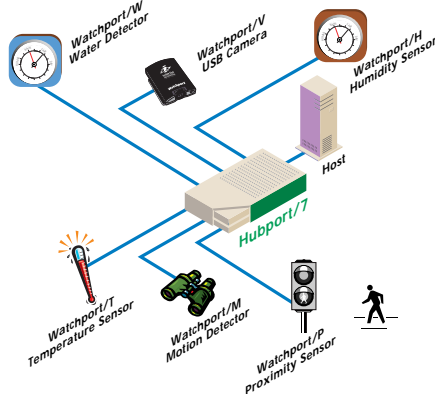

Kiosks

Protect Equipment and Data

Asset monitoring is key in reducing total cost of ownership in applications like server room management, kiosks and industrial automation. By pre-empting system failures, Watchport solutions extend the life of equipment and reduce downtime. Watchport provides companies the added assurance that data and equipment is monitored 24/7, ensuring maximum productivity and security through early identification and notification of undesirable environmental conditions. Simply plug any of the Watchport solutions into a USB port and increase security in seconds through real-time surveillance and equipment monitoring.

Utilize Kiosks to Increase Customer Satisfaction

Inform customers of the latest promotions and product news quickly and easily using proximity detection technology. Watchport/P Proximity Sensors may be set to automatically activate functions such as interactive touchscreens, monitor displays or cameras upon sensing the presence of a potential buyer.

Ensure Confidentiality for Employees

Watchport offers a unique approach tailored to a company's most valuable asset - its employees. Establish a Human Resources kiosk at which employees may securely check benefits status. With the Watchport/P Proximity Sensor or Motion Detection Software, the touchscreen may be set to activate only when a user is present and to darken as the employee walks away, ensuring the highest degree of confidentiality while extending the life of the touchscreen.

Take Control with Watchport Manager

The Watchport Manager graphical user interface (GUI) is fully customizable, allowing total customization and easy device recognition. The flexible alert system supports user-selectable email, beeper and audio notification. Or, integrate Watchport devices into an existing host application. The Watchport Manager has a selectable update interval and supports data logging, allowing users to view camera locations real-time from a remote site for centralized surveillance and monitoring.

Watchport

©2002 Inside Out Networks. Inside Out Networks and the Inside Out Networks logo are trademarks of Inside Out Networks. Digi, Digi International, the Digi logo, Watchport, AnywhereUSB, USB Over IP, Edgeport and Hubport are either trademarks or registered trademarks of Digi International, Inc. All other trademarks or registered trademarks are the property of their respective owners.

Inside Out Networks

7004 Bee Caves Road
Building 3, Suite 200
Austin, Texas 78746

(512) 306-0600
(512) 306-0694 Fax
(877) 912-3444 Digi toll-free

Digi Europe: +49-231-9747-0; Digi Hong Kong: +852-2833-1008
Digi Web: www.digi.com; Digi e-mail: info@digi.com

Connectware™

info@ionetworks.com