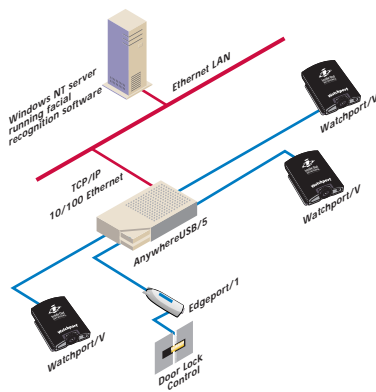

WATCHPORT VISION		
NAME	DESCRIPTION	PART #
Watchport/V	USB Camera	301-9010-01
Watchport/VE	Video Encoder	301-9020-01

\*All Watchport devices include Watchport Manager software.

Watchport/V

Watchport/P

### Surveillance