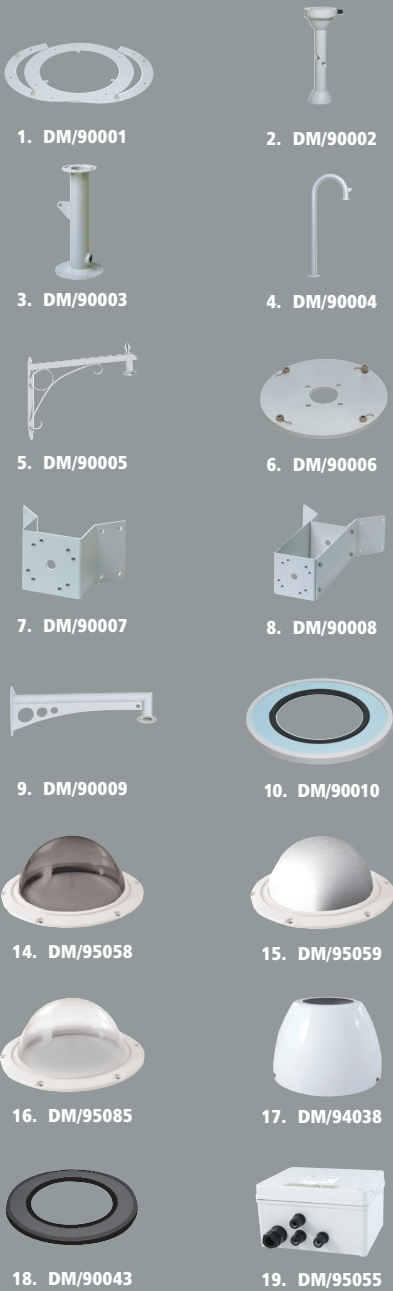

MOUNT OPTIONS

NO	PRODUCT CODE	DIMENSIONS	DESCRIPTION
1	DM/90001	Ø127xØ341mm	Tile Mount
2	DM/90002	H354xØ46mm; H160x193mm	Wall/Pendant Mount
3	DM/90003 DM/90012 DM/90013 DM/90014 DM/90046	H250-Ø44.5mm H500-Ø44.5mm H1000-Ø44.5mm H1500-Ø44.5mm H150-Ø44.5mm	Pendant Mount
4	DM/90004	H900xW300mm	Snowdrop Mount
5	DM/90005	customer requirements	Vintage style wall mount for 2060 Dome
6	DM/90006	Ø240xØ80mm	Ceiling Mount Plate
7	DM/90007	H126xW126x D80mm	Corner Bracket to convert existing wall bracket
8	DM/90008	H126xW176x D300mm	Extended Corner Bracket
9	DM/90009	L600xH190mm	Extended Wall Mount for Wall/Pendant Bracket DM/90002
10	DM/90010		White Rain Shield
11	DM/94002		3m Lead, Power, Data, Video
12	DM/94003		10m Lead, Power, Data, Video
13	DM/94004		20m Lead, Power, Data, Video
14	DM/95058		Hemisphere Assembly Smoked
15	DM/95059		Hemisphere Assembly Silvered
16	DM/95085		Hemisphere Assembly Clear
17	DM/94038		White Plastic Sunshield
18	DM/90043		Black Rain Shield
19	DM/95055		IP65 Replacement PSU, 230VAC to 24VAC
20	DM/94081		PSU With Integrated Video JPEG / MPEG-4 IP Encoder 230VAC
21	DM/94082		PSU With Integrated UTP Video (NVT) 230VAC

PLEASE CHECK THE WEBSITE FOR DETAILS OF COMPATIBLE PRODUCTS AND OTHER LATEST DEVELOPMENTS

Dedicated Micros UK
Dedicated Micros USA

1200 Daresbury Park, Daresbury, Warrington, WA4 4GB - Tel: +44 (0) 845 600 9500 Fax: +44 (0) 845 600 9504
14434 Albemarle Point Place, Suite 100, Chantilly, Virginia 20151 - USA Freephone: 800 864 7539
Tel: +1 703 904-7738 Fax: +1 703 904-7743 and 23456 Hawthorne Blvd, Suite 100, Torrance, CA 90505 Tel +1 310 791-8666 Fax: +1 310 791-9877

Dedicated Micros Canada
Dedicated Micros Germany
Dedicated Micros France
Dedicated Micros Asia
Dedicated Micros Australia

5580 Explorer Drive, Suite 501, Mississauga, Ontario L4W 4Y1 Tel: +1 905-602-6222 Fax: +1 905-602-6221
Neckarstraße 15a, 41836 Hückelhoven, Germany - Tel: +49 243 352 580 Fax: +49 24 33 52 58 10
9-13 rue du Moulinet, 75013 Paris, France - Tel: +33 1 45 81 99 99 Fax: +33 1 45 81 99 89
16 New Industrial Road, #03-03 Hudson TechnoCentre, Singapore 536204 - Tel: +65 62858982 Fax: +65 62858646
2/9 Packard Avenue, Castle Hill, NSW 2154, Australia - Tel: +612 9634 4211 Fax: +612 9634 4811
Master Licence 404588736

Dedicated Micros New Zealand
Dedicated Micros Malta
Dedicated Micros Middle East
Dedicated Micros Slovenia
Dedicated Micros Benelux

4/36 William Pickering Drive, Albany, Auckland 0663, New Zealand - Freephone: 0800 364 276 Tel: +64 (09) 448 2366 Fax: +64 (09) 448 2369
BLB017, Bulebel Industrial Estate, Zejtun, ZTN08, Malta - Tel: +356 21483 673/4 Fax: +356 21449 170
Building 12, Suite 302, P.O.Box 500291, Dubai Internet City, Dubai, UAE - Tel: +971 (4) 390 1015 Fax: +971 (4) 390 8655
Delavska cesta 24, 4208 Sencur, Slovenia - Tel: +386 4 279 18 90 Fax: +386 4 279 18 91
Joseph Chantraineplantsoen 1, 3070 Kortenberg, Belgium - Tel: +32 2751 3480 Fax: +32 2751 3481

www.dedicatedmicros.com