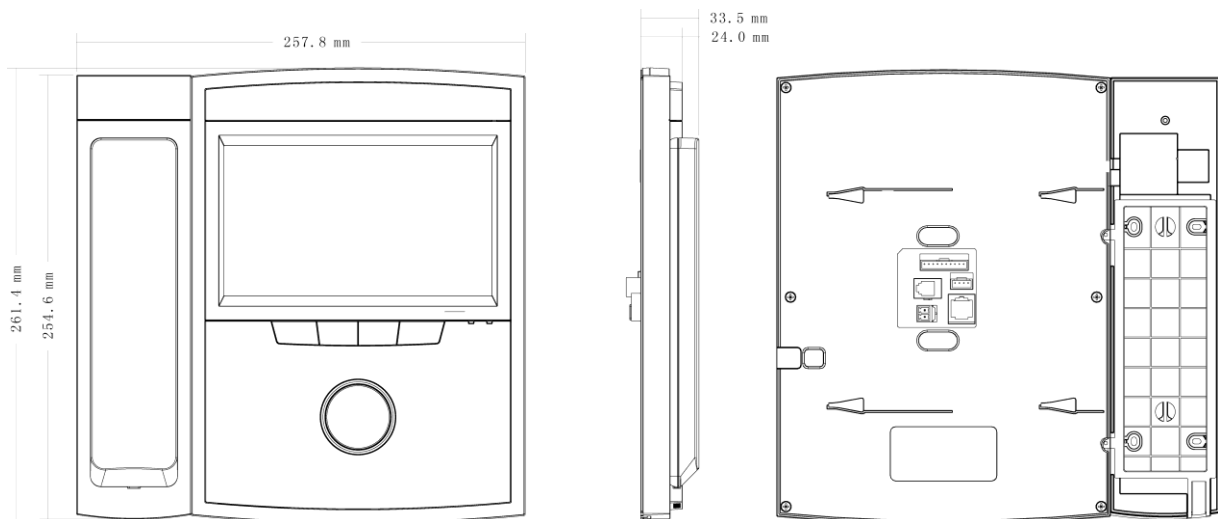

DH-VTH1520AS-H

Display	Size	Color 7-inch TFT LCD	
Operating modes	input	Mechanical keys(emergency, protection, video talk, monitoring,unlock), Touch screen technology	
Alarm	Alarm input	Support 8 channels input	
Network	Ethernet	10 M / 100 Mbps adaptive	
	network protocol	TCP/IP	
General	Power	DC 10~15V or supply directly by Special switching power	
	Power Consumption	Standby $\leq 1.5W$, work $\leq 7W$	
	work environment	Temperature:	-10°C~+60°C
		Humidity:	10~90%RH
	Dimensions	261.4mm*257.8mm*33.5mm (L*W*T) ;	
Weight	1.3Kg;		

Dimensions

Dahua Technology Co., Ltd.

1187BinAn Road, Binjiang District, Hangzhou, China

Tel: +86-571-87688883

Fax: +86-571-87688815

Email: overseas@dahuatech.com

www.dahuatech.com