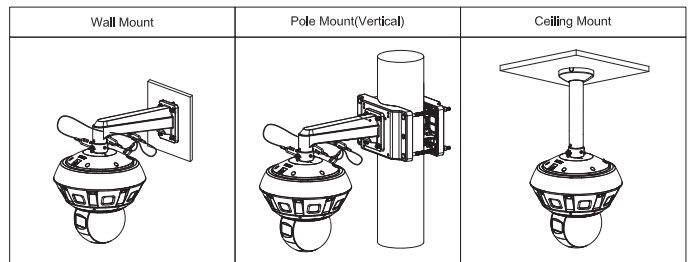

Accessories

Optional:

DH-PFA153-SG Pole-mounted bracket

PFB710C-SG Hang-mounted bracket

PFB710W-SG Wall-mounted bracket

Dimensions (mm[inch])