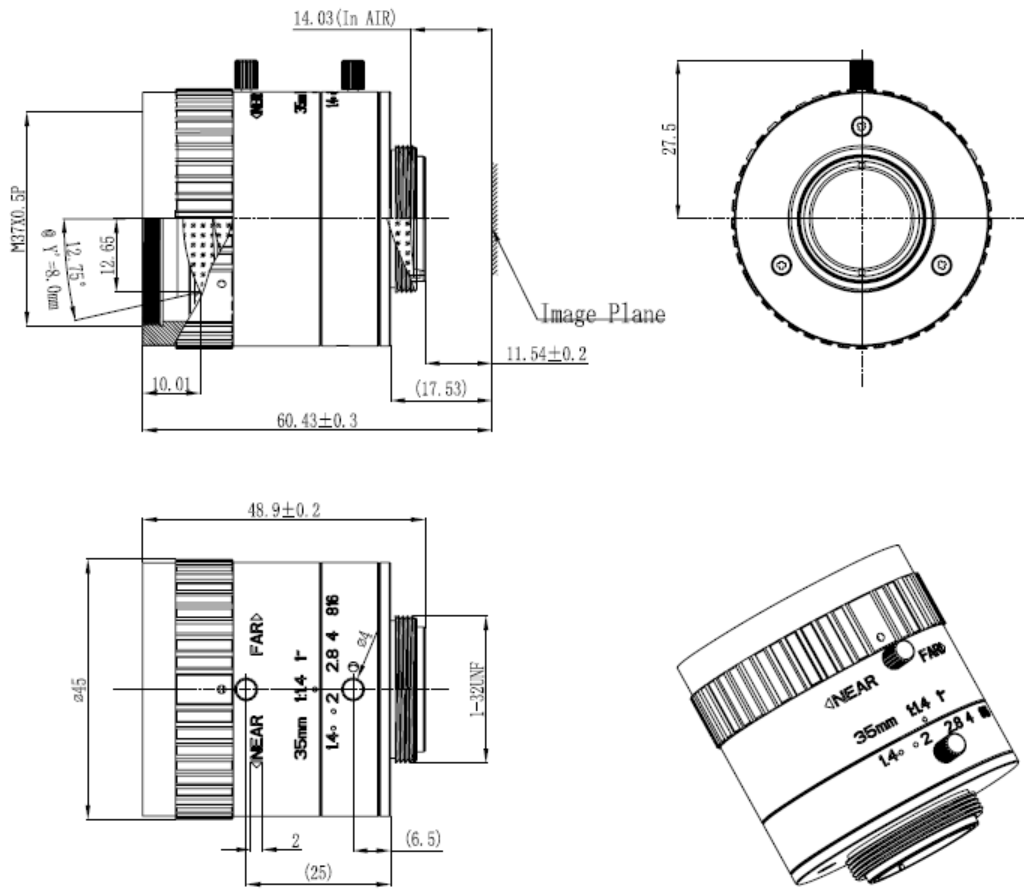

DH-PLF2151-M

5 MegaPixel Lens

Specifications

Model		DH-PLF2151-M
Parameter		
Image format		1"
Focal length		35mm
Lens pixel		5MP
Aperture		F1.4-16
Mount		C
Field Angle (D*H*V)	1"	25.6° x 20.5° x 15.4°
	3/4"	19.2° x 15.4° x 11.5°
	2/3"	17.6° x 14.1° x 10.6°
Lens Control	Focus	Manual
	Zoom	Manual
	Iris	Manual
IR Correction		No
M.O.D.		1.2m
Filter Size		M37x0.5
Dimension		φ45x49mm
Weight		180g
Operating temperature		-30°C ~ +70°C
Humidity		<90% RH

DH-PLF2151-M

Dimensions(mm)

Dahua Technology Co., Ltd.

1199 BinAn Road, Binjiang District, Hangzhou, China

Tel: +86-571-87688883

Fax: +86-571-87688815

Email: overseas@dahuatech.com

www.dahuasecurity.com