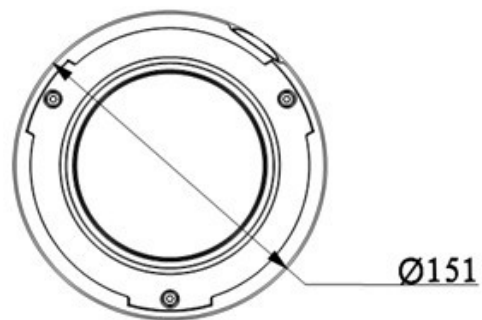

## Technical Specifications

Model	IPC-HDBW3301P		IPC-HDBW3301N	
<b>Camera</b>				
Image Sensor	1/3" 3Megapixel Aptina CMOS			
Effective Pixels	2052(H) x 1536(V)			
Scanning System	Progressive			
Electronic Shutter Speed	Auto/Manual 1/3~1/10000		Auto/Manual 1/4~1/10000	
Min. Illumination	Color: 0. 1Lux/F1.4, B/W: 0.01Lux/F1.4; 0Lux/F1.2(IR on)			
S/N Ratio	More than 50dB			
Video Output	1 channel, BNC(1.0Vp-p/75Ω)			
<b>Camera Features</b>				
Max. IR LEDs Length	20m			
Day/Night	Auto(ICR)/Color/B/W			
Backlight Compensation	BLC / HLC / WDR (100dB)			
White Balance	Auto			
Gain Control	Auto/Manual			
Noise Reduction	3D			
Privacy Masking	Up to 4 areas			
<b>Lens</b>				
Focal Length	3.3-12mm			
Max Aperture	F1.4			
Focus Control	Manual			
Angle of View	H: 91.2°(Wide)~25.5°(Tele)			
Lens Type	Manual /Auto Iris (DC)			
Mount Type	Board-in Type			
<b>Video</b>				
Compression	H.264 / MJPEG			
Resolution	3.0M(2048×1536) / 1080P(1920×1080) / 720P(1280×720) / D1(704×576) / CIF(352×288) /		3.0M(2048×1536) / 1080P(1920×1080) / 720P(1280×720) / D1(704×480) / CIF(352×240) /	
Frame Rate	Main Stream	3M(1~15fps)/1080P/720P(1 ~ 25/30fps)		
	Sub Stream	D1/CIF(1 ~ 25/30fps)		
Bit Rate	H.264: 32K ~ 8192Kbps, MJPEG: 32K ~ 24576Kbps			
<b>Audio</b>				
Compression	G.711a / G.711u (64kbps) / PCM(128kbps)			
Interface	1/1 channel In/Out			
<b>Network</b>				
Ethernet	RJ-45 (10/100Base-T)			
Wi-Fi	N/A			
Protocol	IPv4/IPv6, HTTP, HTTPS, SSL, TCP/IP, UDP, UPnP, ICMP, IGMP, SNMP, RTSP, RTP, SMTP, NTP, DHCP, DNS, PPPOE, DDNS, FTP, IP Filter, QoS, Bonjour			

### Dimensions (mm)