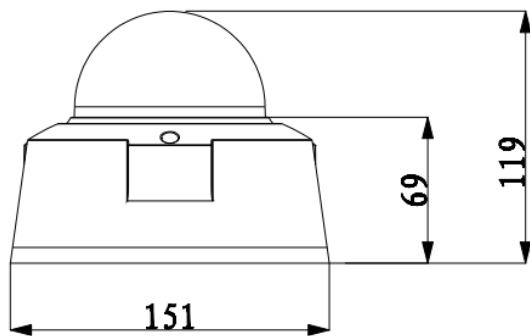

## Technical Specifications

Model	IPC-HDBW3301P		IPC-HDBW3301N	
<b>Camera</b>				
Image Sensor	1/3" 3Megapixel Aptina CMOS			
Effective Pixels	2052(H) x 1536(V)			
Scanning System	Progressive			
Electronic Shutter Speed	Auto/Manual 1/3~1/10000		Auto/Manual 1/4~1/10000	
Min. Illumination	Color: 0. 1Lux/F1.4, B/W: 0.01Lux/F1.4; 0Lux/F1.2(IR on)			
S/N Ratio	More than 50dB			
Video Output	1 channel, BNC(1.0Vp-p/75Ω)			
<b>Camera Features</b>				
Max. IR LEDs Length	20m			
Day/Night	Auto(ICR)/Color/B/W			
Backlight Compensation	BLC / HLC / WDR (100dB)			
White Balance	Auto			
Gain Control	Auto/Manual			
Noise Reduction	3D			
Privacy Masking	Up to 4 areas			
<b>Lens</b>				
Focal Length	3.3-12mm			
Max Aperture	F1.4			
Focus Control	Manual			
Angle of View	H: 91.2°(Wide)~25.5°(Tele)			
Lens Type	Manual /Auto Iris (DC)			
Mount Type	Board-in Type			
<b>Video</b>				
Compression	H.264 / MJPEG			
Resolution	3.0M(2048×1536) / 1080P(1920×1080) / 720P(1280×720) / D1(704×576) / CIF(352×288) /		3.0M(2048×1536) / 1080P(1920×1080) / 720P(1280×720) / D1(704×480) / CIF(352×240) /	
Frame Rate	Main Stream	3M(1~15fps)/1080P/720P(1 ~ 25/30fps)		
	Sub Stream	D1/CIF(1 ~ 25/30fps)		
Bit Rate	H.264: 32K ~ 8192Kbps, MJPEG: 32K ~ 24576Kbps			
<b>Audio</b>				
Compression	G.711a / G.711u (64kbps) / PCM(128kbps)			
Interface	1/1 channel In/Out			
<b>Network</b>				
Ethernet	RJ-45 (10/100Base-T)			
Wi-Fi	N/A			
Protocol	IPv4/IPv6, HTTP, HTTPS, SSL, TCP/IP, UDP, UPnP, ICMP, IGMP, SNMP, RTSP, RTP, SMTP, NTP, DHCP, DNS, PPPOE, DDNS, FTP, IP Filter, QoS, Bonjour			

### Dimensions (mm)