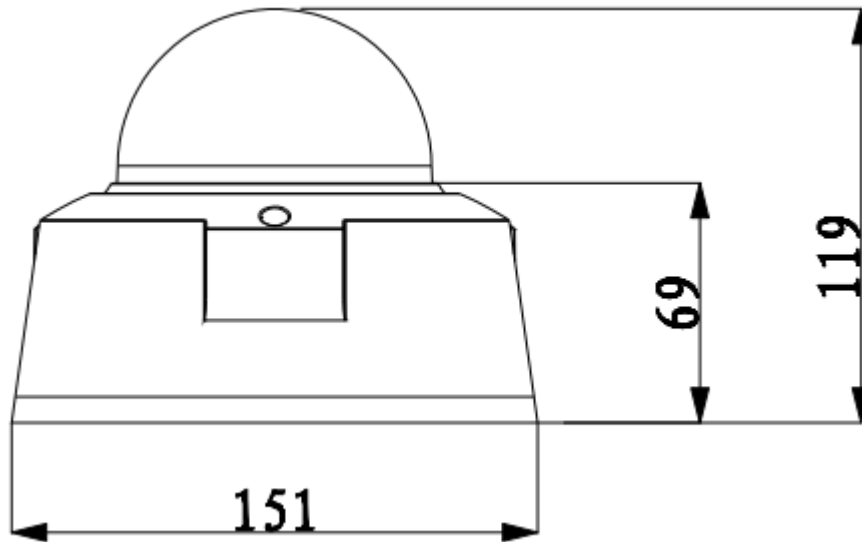

DH-IPC-HDBW3200/3202

	NTP, DHCP, DNS, PPPOE, DDNS, FTP, IP Filter, QoS, Bonjour
ONVIF	ONVIF Ver. 2.0
Max. User Access	10 users
Smart Phone	iPhone, iPad, Android, Windows Phone
Auxiliary Interface	
Memory Slot	Micro SD, Max 32GB
Alarm	1/1 channel In/Out
General	
Power Supply	DC12V/AC24V, PoE(802.3af)
Power Consumption	<10W
Working Environment	-10°C~+60°C, 10%~90%
Protection Level	IK10 & IP66
Dimensions	Φ151mm×119mm
Weight	1.25kg

Dimensions (mm)

Dahua Technology Co., Ltd.

1187 BinAn Road, Binjiang District, Hangzhou, China

Tel: +86-571-87688883

Fax: +86-571-87688815

Email:overseas@dahuatech.com

www.dahuatech.com

*Design and specifications are subject to change without notice.

© 2012 Dahua Technology Co., Ltd.