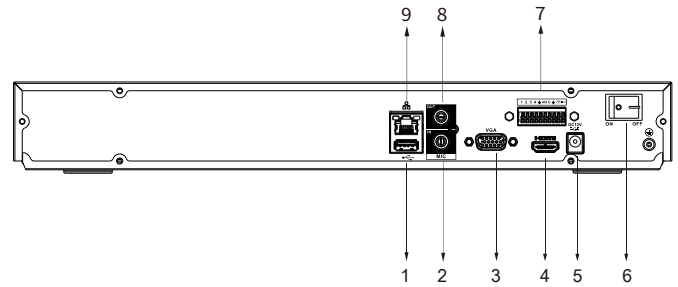

External Port

Audio Input	1 channel, RCA connector
Audio Output	1 channel, RCA connector, which support voice intercom output
HDD	2 SATA III ports, up to 10 TB for a single HDD. The maximum HDD capacity varies with environment temperature
Alarm Input	4 channels
Alarm Output	2 channels
USB	1 front USB 2.0 port, 1 rear USB 3.0 port
HDMI	1
VGA	1
Network	1 RJ-45 10/100/1000 Mbps self-adaptive Ethernet port

Dimensions (mm[inch])

Panels

- 1 USB Port
- 2 AUDIO IN, RCA Connector
- 3 VGA Port
- 4 HDMI Port
- 5 Power Input
- 6 Power Switch
- 7 Alarm In/Out
- 8 AUDIO OUT, RCA Connector
- 9 Network Port