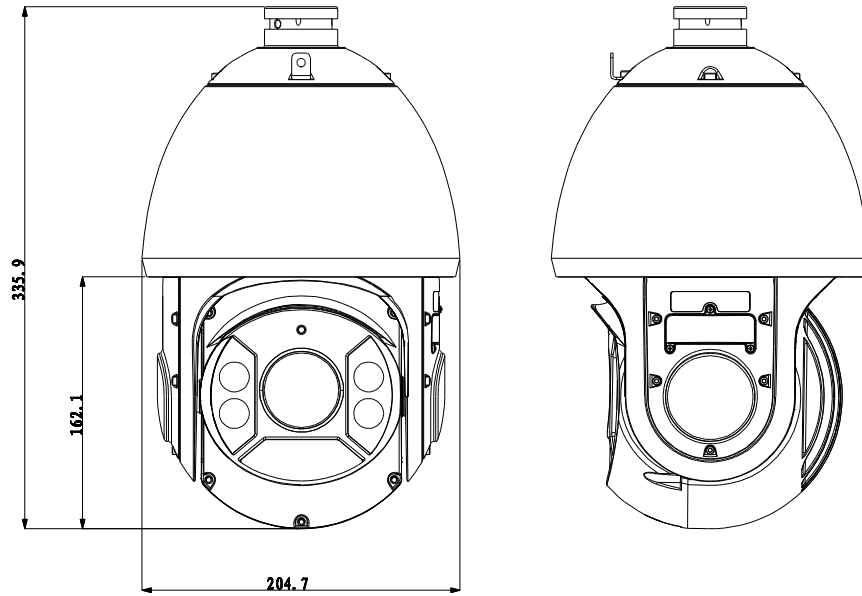

DH-SD6C230S-HN

Dimensions (mm)

Accessories

DH-64FB	Power Supply