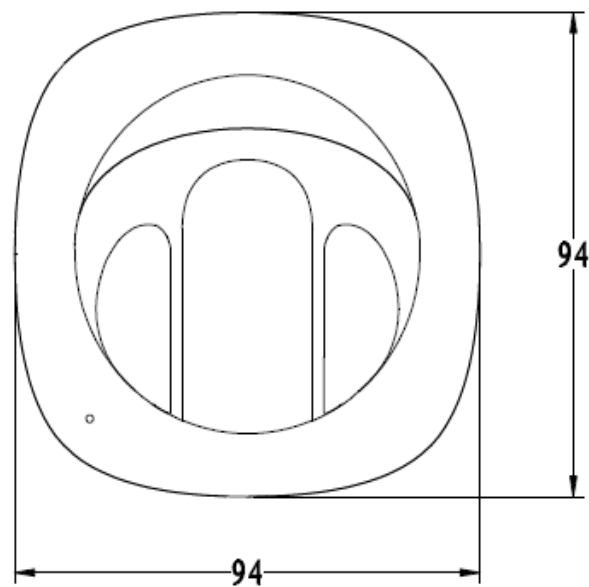

DH-IPC-AW12W

Dimensions (mm)

Dahua Technology Co., Ltd.

1199 BinAn Road, Binjiang District, Hangzhou, China

Tel: +86-571-87688883

Fax: +86-571-87688815

Email: overseas@dahuatech.com

www.dahuasecurity.com

*Design and specifications are subject to change without notice.

© 2015 Dahua Technology Co., Ltd.