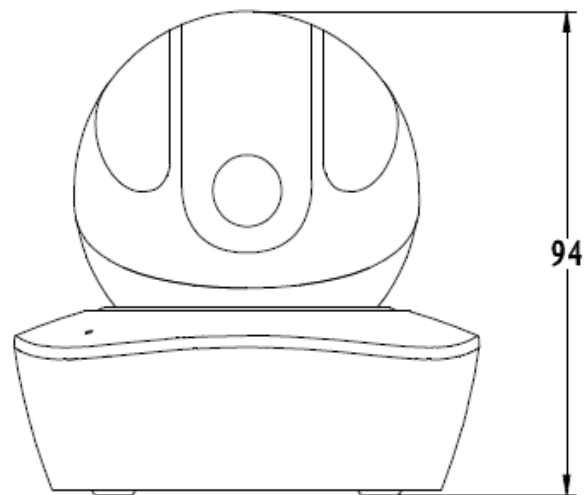

DH-IPC-AW12W

Dimensions (mm)

Dahua Technology Co., Ltd.

1199 BinAn Road, Binjiang District, Hangzhou, China

Tel: +86-571-87688883

Fax: +86-571-87688815

Email: overseas@dahuatech.com

www.dahuasecurity.com

*Design and specifications are subject to change without notice.

© 2015 Dahua Technology Co., Ltd.