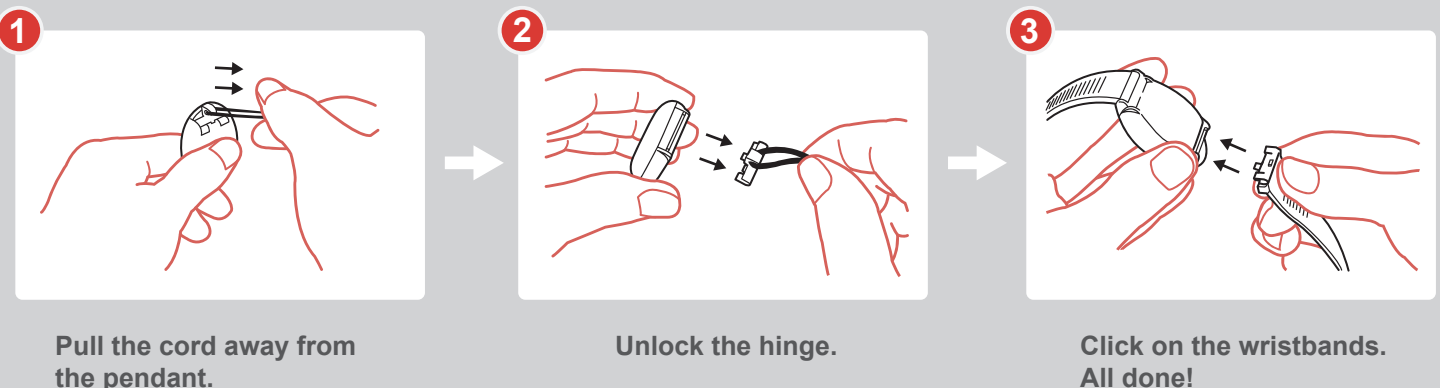

One-Click Necklace/Wristband Switch