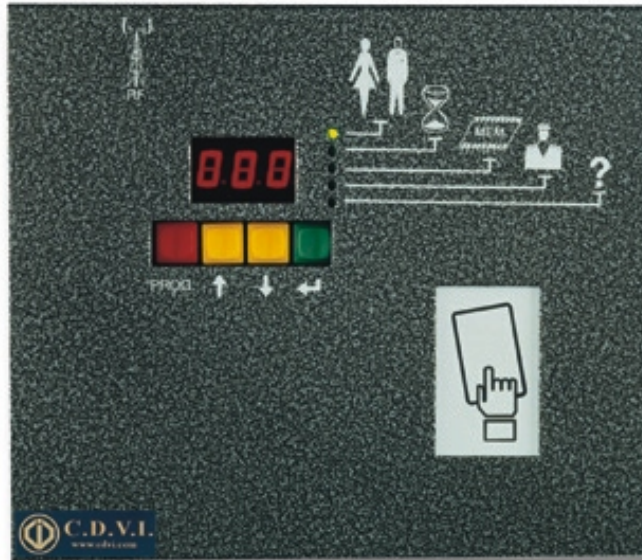

# UCA-3 Controller

2+1 Door Stand-Alone

- \* 800 Users
- \* 2 + 1 Door Controller
- \* Built-In Radio Receiver
- \* 2 Channels for Proximity etc
- \* 3 Exit Button Inputs
- \* 3 Adjustable Output Times
- \* 12vac/dc
- \* Easy Install/programming
- \* LCD Display

*Readers can be up to 50 metres from controller, wired in alarm cable.*

DGLI (Optional)  
Stainless Auxilliary Reader

DGLP (Optional)  
Polycarbonate Auxilliary Reader

DGLP(E) (Optional)  
Slimline Auxilliary Reader