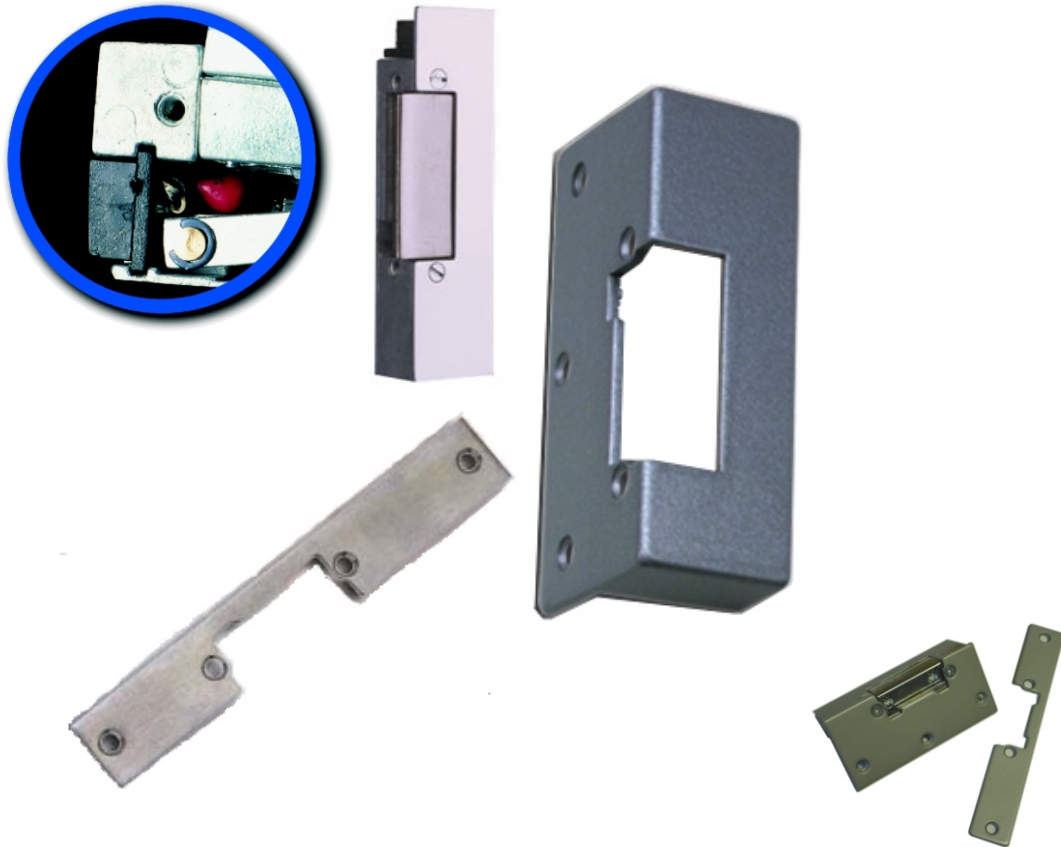

GAE(R) Release Kits

Rim/Mortice Release Kits

A newly packaged release kit, giving the flexibility of having both mortice and rim case as an option. The kit is available with standard jaws or adjustable jaws, and fail secure or fail safe.

*Each kit includes: 1 x G(R) Strike
1 x TG Mortice Faceplate
1 x Rim Case*

***Standard Jaw Option, Fail Secure - GAE
Standard Jaw Option, Fail Safe - GAEI
Adjustable Jaw Option, Fail Secure - GAER
Adjustable Jaw Option, Fail Safe - GAERI***