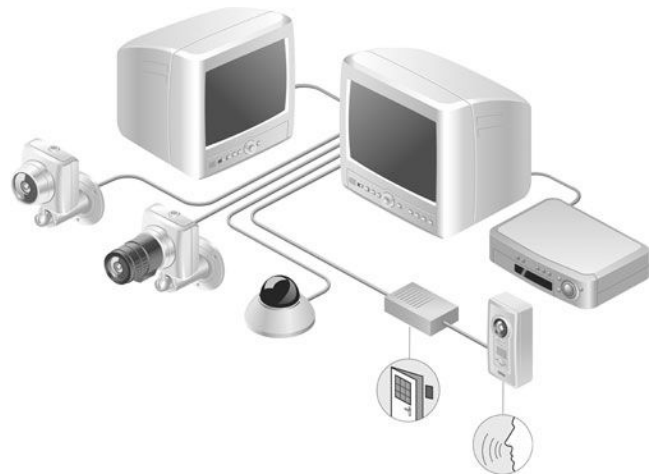

Installation/Configuration Notes

Digital cameras for color observation system